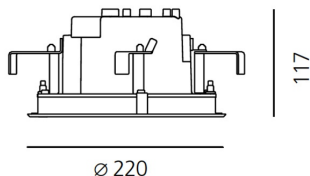

ТЕХНИЧЕСКИЕ ДАННЫЕ ПРОДУКТА

Ego 220R DL 6°x54° 4000K Steel

ДИЗАЙН:

Nord Light
2011

МАТЕРИАЛЫ:

ОПИСАНИЕ:

Light fixture with high-performance LED light sources. Ceiling installation. Two different housing depths. Round and square version in five sizes. Consists of body, frame, black silkscreened tempered glass, fixing springs. Body in EN AB44100 aluminium, silicone gaskets. Frame in aluminium or stainless steel AISI 316. Black silkscreened tempered glass, 8mm-thick. Fixing springs in harmonic iron. Power connection to the mains by means of a H05RN-r cabl and IP68 electrical terminal board, supplied with the fixture. Glass surface temperature lower than 40°C. Fixed optics. PMMA lenses in 3 different versions of beams. White monochromatic LEDs available in 2 colour temperatures Warm = 3000K Neutral = 4000K Painted die-cast aluminium with 3-stage outdoortreatment: nanotechnologies, anti-oxidant primer, polyester paint. Technical features of light fixtures in compliance with EN60598-1 and part 2-13. IP Rating IP65. Insulation class III. Installation must be carried out by specialized personnel. Carefully follow the instructions.

ТЕХНИЧЕСКИЕ ДАННЫЕ

ХАРАКТЕРИСТИКИ

Наименование продукции: Ego 220R DL 6°x54° 4000K
Steel
Код: T4086ELPTN00
Цвет: Steel
Серии: Nord Light, Outdoor

РАЗМЕРЫ

Диаметр: cm 22
Глубина встройки: cm 11.7
Форма отверстия: Круглая форма
Ударопрочность: IK10

РАЗМЕРЫ

ЦВЕТ