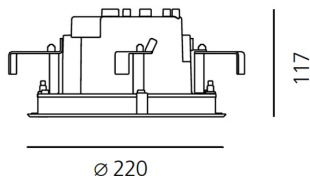

ТЕХНИЧЕСКИЕ ДАННЫЕ ПРОДУКТА

Ego 220R DL 6°x54° 3000K Steel

ДИЗАЙН:

Nord Light
2011

МАТЕРИАЛЫ:

ОПИСАНИЕ:

Light fixture with high-performance LED light sources. Ceiling installation. Two different housing depths. Round and square version in five sizes. Consists of body, frame, black silkscreened tempered glass, fixing springs. Body in EN AB44100 aluminium, silicone gaskets. Frame in aluminium or stainless steel AISI 316. Black silkscreened tempered glass, 8mm-thick. Fixing springs in harmonic iron. Power connection to the mains by means of a H05RN-r cabl and IP68 electrical terminal board, supplied with the fixture. Glass surface temperature lower than 40°C. Fixed optics. PMMA lenses in 3 different versions of beams. White monochromatic LEDs available in 2 colour temperatures Warm = 3000K Neutral = 4000K Painted die-cast aluminium with 3-stage outdoortreatment: nanotechnologies, anti-oxidant primer, polyester paint. Technical features of light fixtures in compliance with EN60598-1 and part 2-13. IP Rating IP65. Insulation class III. Installation must be carried out by specialized personnel. Carefully follow the instructions.

ТЕХНИЧЕСКИЕ ДАННЫЕ

ХАРАКТЕРИСТИКИ

Наименование продукции: Ego 220R DL 6°x54° 3000K
Steel
Код: T4086ELPTW00
Цвет: Steel
Серии: Nord Light, Outdoor

РАЗМЕРЫ

Диаметр: cm 22
Глубина встройки: cm 11.7
Форма отверстия: Круглая форма
Ударопрочность: IK10

РАЗМЕРЫ

ЦВЕТ