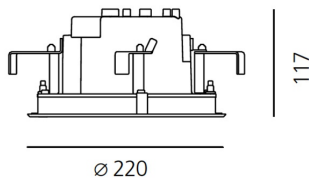

ТЕХНИЧЕСКИЕ ДАННЫЕ ПРОДУКТА

Ego 220R DL 4° 3000K Steel

ДИЗАЙН:

Nord Light
2011

МАТЕРИАЛЫ:

ОПИСАНИЕ:

Light fixture with high-performance LED light sources. Ceiling installation. Two different housing depths. Round and square version in five sizes. Consists of body, frame, black silkscreened tempered glass, fixing springs. Body in EN AB44100 aluminium, silicone gaskets. Frame in aluminium or stainless steel AISI 316. Black silkscreened tempered glass, 8mm-thick. Fixing springs in harmonic iron. Power connection to the mains by means of a H05RN-r cabl and IP68 electrical terminal board, supplied with the fixture. Glass surface temperature lower than 40°C. Fixed optics. PMMA lenses in 3 different versions of beams. White monochromatic LEDs available in 2 colour temperatures Warm = 3000K Neutral = 4000K Painted die-cast aluminium with 3-stage outdoortreatment: nanotechnologies, anti-oxidant primer, polyester paint. Technical features of light fixtures in compliance with EN60598-1 and part 2-13. IP Rating IP65. Insulation class III. Installation must be carried out by specialized personnel. Carefully follow the instructions.

ТЕХНИЧЕСКИЕ ДАННЫЕ

ХАРАКТЕРИСТИКИ

Наименование продукции: Ego 220R DL 4° 3000K
Steel
Код: T4086NSPW00
Цвет: Steel
Серии: Nord Light, Outdoor

РАЗМЕРЫ

Диаметр: cm 22
Глубина встройки: cm 11.7
Форма отверстия: Круглая форма
Ударопрочность: IK10

РАЗМЕРЫ

ЦВЕТ