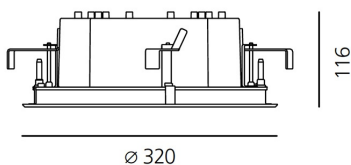

ТЕХНИЧЕСКИЕ ДАННЫЕ ПРОДУКТА

Ego 320R DL 6°x54° 3000K Steel

ДИЗАЙН:

Nord Light
2011

МАТЕРИАЛЫ:

ОПИСАНИЕ:

Light fixture with high-performance LED light sources. Ceiling installation. Two different housing depths. Round and square version in five sizes. Consists of body, frame, black silkscreened tempered glass, fixing springs. Body in EN AB44100 aluminium, silicone gaskets. Frame in aluminium or stainless steel AISI 316. Black silkscreened tempered glass, 8mm-thick. Fixing springs in harmonic iron. Power connection to the mains by means of a H05RN-r cabl and IP68 electrical terminal board, supplied with the fixture. Glass surface temperature lower than 40°C. Fixed optics. PMMA lenses in 3 different versions of beams. White monochromatic LEDs available in 2 colour temperatures Warm = 3000K Neutral = 4000K Painted die-cast aluminium with 3-stage outdoortreatment: nanotechnologies, anti-oxidant primer, polyester paint. Technical features of light fixtures in compliance with EN60598-1 and part 2-13. IP Rating IP65. Insulation class III. Installation must be carried out by specialized personnel. Carefully follow the instructions.

ТЕХНИЧЕСКИЕ ДАННЫЕ

ХАРАКТЕРИСТИКИ

Наименование продукции: Ego 320R DL 6°x54° 3000K
Steel
Код: T4092ELPTW00
Цвет: Steel
Серии: Nord Light, Outdoor

РАЗМЕРЫ

Диаметр: см 32
Глубина встройки: см 11.6
Форма отверстия: Круглая форма
Ударопрочность: IK10

ЛАМПЫ ВКЛЮЧЕНЫ В КОМПЛЕКТ

Категория: LED
Ватт: 27W
Световой поток (lm): 1638lm
Типология: 1
Цветовая температура (K): 3000K
Класс: A

LUMINAIR

ПРА: electronic power supply
included
Watt: 27W

РАЗМЕРЫ

ЦВЕТ