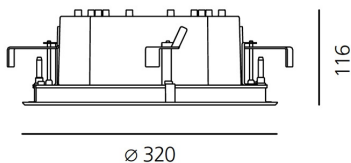

ТЕХНИЧЕСКИЕ ДАННЫЕ ПРОДУКТА

Ego 320R DL 6° 4000K Steel

ДИЗАЙН:

Artemide
2011

МАТЕРИАЛЫ:

ОПИСАНИЕ:

Light fixture with high-performance LED light sources. Ceiling installation. Two different housing depths. Round and square version in five sizes. Consists of body, frame, black silkscreened tempered glass, fixing springs. Body in EN AB44100 aluminium, silicone gaskets. Frame in aluminium or stainless steel AISI 316. Black silkscreened tempered glass, 8mm-thick. Fixing springs in harmonic iron. Power connection to the mains by means of a H05RN-r cabl and IP68 electrical terminal board, supplied with the fixture. Glass surface temperature lower than 40°C. Fixed optics. PMMA lenses in 3 different versions of beams. White monochromatic LEDs available in 2 colour temperatures Warm = 3000K Neutral = 4000K Painted die-cast aluminium with 3-stage outdoortreatment: nanotechnologies, anti-oxidant primer, polyester paint. Technical features of light fixtures in compliance with EN60598-1 and part 2-13. IP Rating IP65. Insulation class III. Installation must be carried out by specialized personnel. Carefully follow the instructions.

ТЕХНИЧЕСКИЕ ДАННЫЕ

ХАРАКТЕРИСТИКИ

Наименование продукции: Ego 320R DL 6° 4000K
Steel
Код: T4092NSPN00
Цвет: Steel
Серии: Nord Light, Outdoor

РАЗМЕРЫ

Диаметр: cm 32
Глубина встройки: cm 11.6
Форма отверстия: Круглая форма
Ударопрочность: IK10

ЛАМПЫ ВКЛЮЧЕНЫ В КОМПЛЕКТ

Категория: LED
Ватт: 27W
Световой поток (lm): 1753lm
Типология: 1
Цветовая температура (K): 4000K
Класс: A

LUMINAIR

ПРА: electronic power supply
included
Watt: 27W

РАЗМЕРЫ

ЦВЕТ