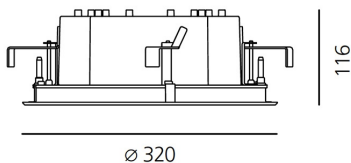

ТЕХНИЧЕСКИЕ ДАННЫЕ ПРОДУКТА

Ego 320R DL 38° 3000K Steel

ДИЗАЙН:

Artemide
2011

МАТЕРИАЛЫ:

ОПИСАНИЕ:

Light fixture with high-performance LED light sources. Ceiling installation. Two different housing depths. Round and square version in five sizes. Consists of body, frame, black silkscreened tempered glass, fixing springs. Body in EN AB44100 aluminium, silicone gaskets. Frame in aluminium or stainless steel AISI 316. Black silkscreened tempered glass, 8mm-thick. Fixing springs in harmonic iron. Power connection to the mains by means of a H05RN-r cabl and IP68 electrical terminal board, supplied with the fixture. Glass surface temperature lower than 40°C. Fixed optics. PMMA lenses in 3 different versions of beams. White monochromatic LEDs available in 2 colour temperatures Warm = 3000K Neutral = 4000K Painted die-cast aluminium with 3-stage outdoortreatment: nanotechnologies, anti-oxidant primer, polyester paint. Technical features of light fixtures in compliance with EN60598-1 and part 2-13. IP Rating IP65. Insulation class III. Installation must be carried out by specialized personnel. Carefully follow the instructions.

ТЕХНИЧЕСКИЕ ДАННЫЕ

ХАРАКТЕРИСТИКИ

Наименование продукции: Ego 320R DL 38° 3000K
Steel
Код: T4092WFLW00
Цвет: Steel
Серии: Nord Light, Outdoor

РАЗМЕРЫ

Диаметр: cm 32
Глубина встройки: cm 11.6
Форма отверстия: Круглая форма
Ударопрочность: IK10

ЛАМПЫ ВКЛЮЧЕНЫ В КОМПЛЕКТ

Категория: LED
Ватт: 27W
Световой поток (lm): 1638lm
Типология: 1
Цветовая температура (K): 3000K
Класс: A

LUMINAIR

ПРА: electronic power supply
included
Watt: 27W

РАЗМЕРЫ

ЦВЕТ