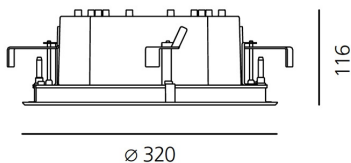

ТЕХНИЧЕСКИЕ ДАННЫЕ ПРОДУКТА

Ego 320R DL 6°x54° 3000K Alluminium

ДИЗАЙН:

Nord Light
2011

МАТЕРИАЛЫ:

ОПИСАНИЕ:

Light fixture with high-performance LED light sources. Ceiling installation. Two different housing depths. Round and square version in five sizes. Consists of body, frame, black silkscreened tempered glass, fixing springs. Body in EN AB44100 aluminium, silicone gaskets. Frame in aluminium or stainless steel AISI 316. Black silkscreened tempered glass, 8mm-thick. Fixing springs in harmonic iron. Power connection to the mains by means of a H05RN-r cabl and IP68 electrical terminal board, supplied with the fixture. Glass surface temperature lower than 40°C. Fixed optics. PMMA lenses in 3 different versions of beams. White monochromatic LEDs available in 2 colour temperatures Warm = 3000K Neutral = 4000K Painted die-cast aluminium with 3-stage outdoortreatment: nanotechnologies, anti-oxidant primer, polyester paint. Technical features of light fixtures in compliance with EN60598-1 and part 2-13. IP Rating IP65. Insulation class III. Installation must be carried out by specialized personnel. Carefully follow the instructions.

ТЕХНИЧЕСКИЕ ДАННЫЕ

ХАРАКТЕРИСТИКИ

Наименование продукции: Ego 320R DL 6°x54° 3000K
Alluminium
Код: T4093ELPTW00
Цвет: Aluminium
Серии: Nord Light, Outdoor

РАЗМЕРЫ

Диаметр: см 32
Глубина встройки: см 11.6
Форма отверстия: Круглая форма
Ударопрочность: IK10

ЛАМПЫ ВКЛЮЧЕНЫ В КОМПЛЕКТ

Категория: LED
Ватт: 27W
Световой поток (lm): 1638lm
Типология: 1
Цветовая температура (K): 3000K
Класс: A

LUMINAIR

ПРА: electronic power supply
included
Watt: 27W

РАЗМЕРЫ

ЦВЕТ