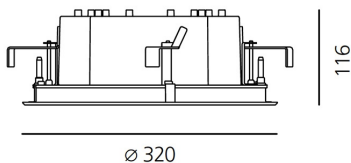

ТЕХНИЧЕСКИЕ ДАННЫЕ ПРОДУКТА

Ego 320R DL 6° 3000K Aluminium

ДИЗАЙН:

Artemide
2011

МАТЕРИАЛЫ:

ОПИСАНИЕ:

Light fixture with high-performance LED light sources. Ceiling installation. Two different housing depths. Round and square version in five sizes. Consists of body, frame, black silkscreened tempered glass, fixing springs. Body in EN AB44100 aluminium, silicone gaskets. Frame in aluminium or stainless steel AISI 316. Black silkscreened tempered glass, 8mm-thick. Fixing springs in harmonic iron. Power connection to the mains by means of a H05RN-r cabl and IP68 electrical terminal board, supplied with the fixture. Glass surface temperature lower than 40°C. Fixed optics. PMMA lenses in 3 different versions of beams. White monochromatic LEDs available in 2 colour temperatures Warm = 3000K Neutral = 4000K Painted die-cast aluminium with 3-stage outdoortreatment: nanotechnologies, anti-oxidant primer, polyester paint. Technical features of light fixtures in compliance with EN60598-1 and part 2-13. IP Rating IP65. Insulation class III. Installation must be carried out by specialized personnel. Carefully follow the instructions.

ТЕХНИЧЕСКИЕ ДАННЫЕ

ХАРАКТЕРИСТИКИ

Наименование продукции: Ego 320R DL 6° 3000K
Alluminium
Код: T4093NSPW00
Цвет: Aluminium
Серии: Nord Light, Outdoor

РАЗМЕРЫ

Диаметр: cm 32
Глубина встройки: cm 11.6
Форма отверстия: Круглая форма
Ударопрочность: IK10

ЛАМПЫ ВКЛЮЧЕНЫ В КОМПЛЕКТ

Категория: LED
Ватт: 27W
Световой поток (lm): 1638lm
Типология: 1
Цветовая температура (K): 3000K
Класс: A

LUMINAIR

ПРА: electronic power supply
included
Watt: 27W

РАЗМЕРЫ

ЦВЕТ