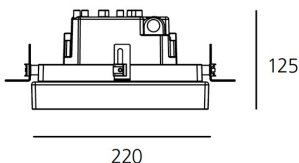

ТЕХНИЧЕСКИЕ ДАННЫЕ ПРОДУКТА

Ego 220S DL 6°x54° 4000K

ДИЗАЙН:

Artemide
2011

МАТЕРИАЛЫ:

ОПИСАНИЕ:

Light fixture with high-performance LED light sources. Ceiling installation. Two different housing depths. Round and square version in five sizes. Consists of body, frame, black silkscreened tempered glass, fixing springs. Body in EN AB44100 aluminium, silicone gaskets. Frame in aluminium or stainless steel AISI 316. Black silkscreened tempered glass, 8mm-thick. Fixing springs in harmonic iron. Power connection to the mains by means of a H05RN-r cabl and IP68 electrical terminal board, supplied with the fixture. Glass surface temperature lower than 40°C. Fixed optics. PMMA lenses in 3 different versions of beams. White monochromatic LEDs available in 2 colour temperatures Warm = 3000K Neutral = 4000K Painted die-cast aluminium with 3-stage outdoortreatment: nanotechnologies, anti-oxidant primer, polyester paint. Technical features of light fixtures in compliance with EN60598-1 and part 2-13. IP Rating IP65. Insulation class III. Installation must be carried out by specialized personnel. Carefully follow the instructions.

Flood opticWide luminous flow suitable for lighting large areas.

ВЫБРАТЬ

LED

Aluminium

КОД ПРОДУКТА

T4121ELPTN002

Вид светового потока

IP 65/67

ТЕХНИЧЕСКИЕ ДАННЫЕ

ХАРАКТЕРИСТИКИ

Наименование продукции: Ego 220S DL 6°x54°
4000K
Код: T4121ELPTN002
Цвет: Aluminium
Серии: Outdoor

РАЗМЕРЫ

Длина базы: cm 22
Ширина базы: cm 22
Глубина встройки: cm 12.5
Форма отверстия: Квадратная форма
Ударопрочность: IK10

ЛАМПЫ ВКЛЮЧЕНЫ В КОМПЛЕКТ

Категория: LED
Ватт: 16W
Мощность (каждый): 1,77W
Световой поток (lm): 1011lm
Количество: 1 x 9
Типология: 1
Цветовая температура (K): 4000K
Класс: A

LUMINAIR