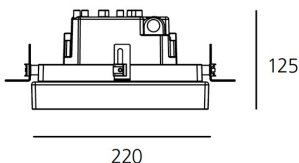

ТЕХНИЧЕСКИЕ ДАННЫЕ ПРОДУКТА

Ego 220S DL 6°x54° 3000K

ДИЗАЙН:

Artemide
2011

МАТЕРИАЛЫ:

ОПИСАНИЕ:

Light fixture with high-performance LED light sources. Ceiling installation. Two different housing depths. Round and square version in five sizes. Consists of body, frame, black silkscreened tempered glass, fixing springs. Body in EN AB44100 aluminium, silicone gaskets. Frame in aluminium or stainless steel AISI 316. Black silkscreened tempered glass, 8mm-thick. Fixing springs in harmonic iron. Power connection to the mains by means of a H05RN-r cabl and IP68 electrical terminal board, supplied with the fixture. Glass surface temperature lower than 40°C. Fixed optics. PMMA lenses in 3 different versions of beams. White monochromatic LEDs available in 2 colour temperatures Warm = 3000K Neutral = 4000K Painted die-cast aluminium with 3-stage outdoortreatment: nanotechnologies, anti-oxidant primer, polyester paint. Technical features of light fixtures in compliance with EN60598-1 and part 2-13. IP Rating IP65. Insulation class III. Installation must be carried out by specialized personnel. Carefully follow the instructions.

Flood opticWide luminous flow suitable for lighting large areas.

ВЫБРАТЬ

LED

Aluminium

КОД ПРОДУКТА

T4121ELPTW00

Вид светового потока

IP 65/67

ТЕХНИЧЕСКИЕ ДАННЫЕ

ХАРАКТЕРИСТИКИ

Наименование продукции: Ego 220S DL 6°x54°
3000K
Код: T4121ELPTW00
Цвет: Aluminium
Серии: Outdoor

РАЗМЕРЫ

Длина базы: cm 22
Ширина базы: cm 22
Глубина встройки: cm 12.5
Форма отверстия: Квадратная форма
Ударопрочность: IK10

ЛАМПЫ ВКЛЮЧЕНЫ В КОМПЛЕКТ

Категория: LED
Ватт: 16W
Мощность (каждый): 1,77W
Световой поток (lm): 884lm
Количество: 1 x 9
Типология: 1
Цветовая температура (K): 3000K
Класс: A

LUMINAIR