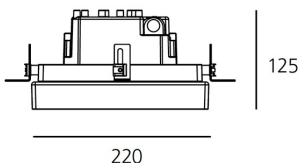

ТЕХНИЧЕСКИЕ ДАННЫЕ ПРОДУКТА

Ego 220S DL 4° 4000K

ДИЗАЙН:

Artemide
2011

МАТЕРИАЛЫ:

ОПИСАНИЕ:

Light fixture with high-performance LED light sources. Ceiling installation. Two different housing depths. Round and square version in five sizes. Consists of body, frame, black silkscreened tempered glass, fixing springs. Body in EN AB44100 aluminium, silicone gaskets. Frame in aluminium or stainless steel AISI 316. Black silkscreened tempered glass, 8mm-thick. Fixing springs in harmonic iron. Power connection to the mains by means of a H05RN-r cabl and IP68 electrical terminal board, supplied with the fixture. Glass surface temperature lower than 40°C. Fixed optics. PMMA lenses in 3 different versions of beams. White monochromatic LEDs available in 2 colour temperatures Warm = 3000K Neutral = 4000K Painted die-cast aluminium with 3-stage outdoortreatment: nanotechnologies, anti-oxidant primer, polyester paint. Technical features of light fixtures in compliance with EN60598-1 and part 2-13. IP Rating IP65. Insulation class III. Installation must be carried out by specialized personnel. Carefully follow the instructions.

Flood opticWide luminous flow suitable for lighting large areas.

ВЫБРАТЬ

LED

Aluminium

КОД ПРОДУКТА

T4121NSPN00

Вид светового потока

IP 65/67

ТЕХНИЧЕСКИЕ ДАННЫЕ

ХАРАКТЕРИСТИКИ

Наименование продукции: Ego 220S DL 4°
4000K
Код: T4121NSPN00
Цвет: Aluminium
Серии: Outdoor

РАЗМЕРЫ

Длина базы: cm 22
Ширина базы: cm 22
Глубина встройки: cm 12.5
Форма отверстия: Квадратная форма
Ударопрочность: IK10

ЛАМПЫ ВКЛЮЧЕНЫ В КОМПЛЕКТ

Категория: LED
Ватт: 16W
Мощность (каждый): 1,77W
Световой поток (lm): 1011lm
Количество: 1 x 9
Типология: 1
Цветовая температура (K): 4000K
Класс: A

LUMINAIR