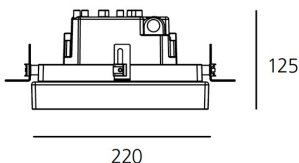

ТЕХНИЧЕСКИЕ ДАННЫЕ ПРОДУКТА

Ego 220S DL 4° 3000K

ДИЗАЙН:

Nord Light
2011

МАТЕРИАЛЫ:

ОПИСАНИЕ:

Light fixture with high-performance LED light sources. Ceiling installation. Two different housing depths. Round and square version in five sizes. Consists of body, frame, black silkscreened tempered glass, fixing springs. Body in EN AB44100 aluminium, silicone gaskets. Frame in aluminium or stainless steel AISI 316. Black silkscreened tempered glass, 8mm-thick. Fixing springs in harmonic iron. Power connection to the mains by means of a H05RN-r cabl and IP68 electrical terminal board, supplied with the fixture. Glass surface temperature lower than 40°C. Fixed optics. PMMA lenses in 3 different versions of beams. White monochromatic LEDs available in 2 colour temperatures Warm = 3000K Neutral = 4000K Painted die-cast aluminium with 3-stage outdoortreatment: nanotechnologies, anti-oxidant primer, polyester paint. Technical features of light fixtures in compliance with EN60598-1 and part 2-13. IP Rating IP65. Insulation class III. Installation must be carried out by specialized personnel. Carefully follow the instructions.

Flood opticWide luminous flow suitable for lighting large areas.

ВЫБРАТЬ

LED

Aluminium

КОД ПРОДУКТА

T4121NSPW00

Вид светового потока

IP 65/67

ТЕХНИЧЕСКИЕ ДАННЫЕ

ХАРАКТЕРИСТИКИ

Наименование продукции: Ego 220S DL 4°
3000K
Код: T4121NSPW00
Цвет: Aluminium
Серии: Outdoor

РАЗМЕРЫ

Длина базы: cm 22
Ширина базы: cm 22
Глубина встройки: cm 12.5
Форма отверстия: Квадратная форма
Ударопрочность: IK10

ЛАМПЫ ВКЛЮЧЕНЫ В КОМПЛЕКТ

Категория: LED
Ватт: 16W
Мощность (каждый): 1,77W
Световой поток (lm): 884lm
Количество: 1 x 9
Типология: 1
Цветовая температура (K): 3000K
Класс: A

LUMINAIR