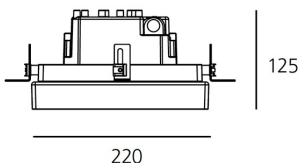

ТЕХНИЧЕСКИЕ ДАННЫЕ ПРОДУКТА

Ego 220S DL 38° 4000K

ДИЗАЙН:

Nord Light
2011

МАТЕРИАЛЫ:

ОПИСАНИЕ:

Light fixture with high-performance LED light sources. Ceiling installation. Two different housing depths. Round and square version in five sizes. Consists of body, frame, black silkscreened tempered glass, fixing springs. Body in EN AB44100 aluminium, silicone gaskets. Frame in aluminium or stainless steel AISI 316. Black silkscreened tempered glass, 8mm-thick. Fixing springs in harmonic iron. Power connection to the mains by means of a H05RN-r cabl and IP68 electrical terminal board, supplied with the fixture. Glass surface temperature lower than 40°C. Fixed optics. PMMA lenses in 3 different versions of beams. White monochromatic LEDs available in 2 colour temperatures Warm = 3000K Neutral = 4000K Painted die-cast aluminium with 3-stage outdoortreatment: nanotechnologies, anti-oxidant primer, polyester paint. Technical features of light fixtures in compliance with EN60598-1 and part 2-13. IP Rating IP65. Insulation class III. Installation must be carried out by specialized personnel. Carefully follow the instructions.

Flood opticWide luminous flow suitable for lighting large areas.

ВЫБРАТЬ

LED

Aluminium

КОД ПРОДУКТА

T4121WFLN00

Вид светового потока

IP 65/67

ТЕХНИЧЕСКИЕ ДАННЫЕ

ХАРАКТЕРИСТИКИ

Наименование продукции: Ego 220S DL 38°
4000K
Код: T4121WFLN00
Цвет: Aluminium
Серии: Outdoor

РАЗМЕРЫ

Длина базы: cm 22
Ширина базы: cm 22
Глубина встройки: cm 12.5
Форма отверстия: Квадратная форма
Ударопрочность: IK10

ЛАМПЫ ВКЛЮЧЕНЫ В КОМПЛЕКТ

Категория: LED
Ватт: 16W
Мощность (каждый): 1,77W
Световой поток (lm): 1011lm
Количество: 1 x 9
Типология: 1
Цветовая температура (K): 4000K
Класс: A

LUMINAIR