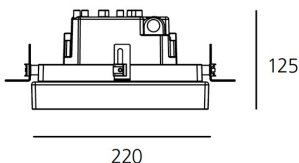

ТЕХНИЧЕСКИЕ ДАННЫЕ ПРОДУКТА

Ego 220S DL 38° 3000K

ДИЗАЙН:

Nord Light
2011

МАТЕРИАЛЫ:

ОПИСАНИЕ:

Light fixture with high-performance LED light sources. Ceiling installation. Two different housing depths. Round and square version in five sizes. Consists of body, frame, black silkscreened tempered glass, fixing springs. Body in EN AB44100 aluminium, silicone gaskets. Frame in aluminium or stainless steel AISI 316. Black silkscreened tempered glass, 8mm-thick. Fixing springs in harmonic iron. Power connection to the mains by means of a H05RN-r cabl and IP68 electrical terminal board, supplied with the fixture. Glass surface temperature lower than 40°C. Fixed optics. PMMA lenses in 3 different versions of beams. White monochromatic LEDs available in 2 colour temperatures Warm = 3000K Neutral = 4000K Painted die-cast aluminium with 3-stage outdoortreatment: nanotechnologies, anti-oxidant primer, polyester paint. Technical features of light fixtures in compliance with EN60598-1 and part 2-13. IP Rating IP65. Insulation class III. Installation must be carried out by specialized personnel. Carefully follow the instructions.

Flood opticWide luminous flow suitable for lighting large areas.

ВЫБРАТЬ

LED

Aluminium

КОД ПРОДУКТА

T4121WFLW00

Вид светового потока

IP 65/67

ТЕХНИЧЕСКИЕ ДАННЫЕ

ХАРАКТЕРИСТИКИ

Наименование продукции: Ego 220S DL 38°
3000K
Код: T4121WFLW00
Цвет: Aluminium
Серии: Outdoor

РАЗМЕРЫ

Длина базы: cm 22
Ширина базы: cm 22
Глубина встройки: cm 12.5
Форма отверстия: Квадратная форма
Ударопрочность: IK10

ЛАМПЫ ВКЛЮЧЕНЫ В КОМПЛЕКТ

Категория: LED
Ватт: 16W
Мощность (каждый): 1,77W
Световой поток (lm): 884lm
Количество: 1 x 9
Типология: 1
Цветовая температура (K): 3000K
Класс: A

LUMINAIR