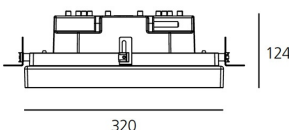

ТЕХНИЧЕСКИЕ ДАННЫЕ ПРОДУКТА

Ego 320S DL 6°x54° 4000K

ДИЗАЙН:

Nord Light
2011

МАТЕРИАЛЫ:

ОПИСАНИЕ:

Light fixture with high-performance LED light sources. Ceiling installation. Two different housing depths. Round and square version in five sizes. Consists of body, frame, black silkscreened tempered glass, fixing springs. Body in EN AB44100 aluminium, silicone gaskets. Frame in aluminium or stainless steel AISI 316. Black silkscreened tempered glass, 8mm-thick. Fixing springs in harmonic iron. Power connection to the mains by means of a H05RN-r cabl and IP68 electrical terminal board, supplied with the fixture. Glass surface temperature lower than 40°C. Fixed optics. PMMA lenses in 3 different versions of beams. White monochromatic LEDs available in 2 colour temperatures Warm = 3000K Neutral = 4000K Painted die-cast aluminium with 3-stage outdoortreatment: nanotechnologies, anti-oxidant primer, polyester paint. Technical features of light fixtures in compliance with EN60598-1 and part 2-13. IP Rating IP65. Insulation class III. Installation must be carried out by specialized personnel. Carefully follow the instructions.

Flood opticWide luminous flow suitable for lighting large areas.

ВЫБРАТЬ

LED

Aluminium

КОД ПРОДУКТА

T4124ELPTN00

Вид светового потока

IP 65/67

ТЕХНИЧЕСКИЕ ДАННЫЕ

ХАРАКТЕРИСТИКИ

Наименование продукции: Ego 320S DL 6°x54°
4000K
Код: T4124ELPTN00
Цвет: Aluminium
Серии: Nord Light, Outdoor

РАЗМЕРЫ

Длина базы: см 32
Ширина базы: см 32
Глубина встройки: см 12.4
Форма отверстия: Квадратная форма
Ударопрочность: IK10

ЛАМПЫ ВКЛЮЧЕНЫ В КОМПЛЕКТ

Категория: LED
Ватт: 27W
Световой поток (lm): 1753lm
Типология: 1
Цветовая температура (K): 4000K
Класс: A

LUMINAIR

ПРА: electronic power supply
included
Watt: 27W

РАЗМЕРЫ