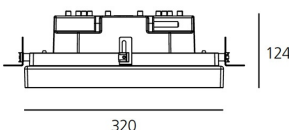

ТЕХНИЧЕСКИЕ ДАННЫЕ ПРОДУКТА

Ego 320S DL 6°x54° 3000K

ДИЗАЙН:

Artemide
2011

МАТЕРИАЛЫ:

ОПИСАНИЕ:

Light fixture with high-performance LED light sources. Ceiling installation. Two different housing depths. Round and square version in five sizes. Consists of body, frame, black silkscreened tempered glass, fixing springs. Body in EN AB44100 aluminium, silicone gaskets. Frame in aluminium or stainless steel AISI 316. Black silkscreened tempered glass, 8mm-thick. Fixing springs in harmonic iron. Power connection to the mains by means of a H05RN-r cabl and IP68 electrical terminal board, supplied with the fixture. Glass surface temperature lower than 40°C. Fixed optics. PMMA lenses in 3 different versions of beams. White monochromatic LEDs available in 2 colour temperatures Warm = 3000K Neutral = 4000K Painted die-cast aluminium with 3-stage outdoortreatment: nanotechnologies, anti-oxidant primer, polyester paint. Technical features of light fixtures in compliance with EN60598-1 and part 2-13. IP Rating IP65. Insulation class III. Installation must be carried out by specialized personnel. Carefully follow the instructions.

Flood opticWide luminous flow suitable for lighting large areas.

ВЫБРАТЬ

LED

Aluminium

КОД ПРОДУКТА

T4124ELPTW00

Вид светового потока

IP 65/67

ТЕХНИЧЕСКИЕ ДАННЫЕ

ХАРАКТЕРИСТИКИ

Наименование продукции: Ego 320S DL 6°x54°
3000K
Код: T4124ELPTW00
Цвет: Aluminium
Серии: Nord Light, Outdoor

РАЗМЕРЫ

Длина базы: см 32
Ширина базы: см 32
Глубина встройки: см 12.4
Форма отверстия: Квадратная форма
Ударопрочность: IK10

ЛАМПЫ ВКЛЮЧЕНЫ В КОМПЛЕКТ

Категория: LED
Ватт: 27W
Световой поток (lm): 1638lm
Типология: 1
Цветовая температура (K): 3000K
Класс: A

LUMINAIR

ПРА: electronic power supply
included
Watt: 27W

РАЗМЕРЫ