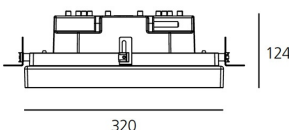

ТЕХНИЧЕСКИЕ ДАННЫЕ ПРОДУКТА

Ego 320S DL 6° 4000K

ДИЗАЙН:

Nord Light
2011

МАТЕРИАЛЫ:

ОПИСАНИЕ:

Light fixture with high-performance LED light sources. Ceiling installation. Two different housing depths. Round and square version in five sizes. Consists of body, frame, black silkscreened tempered glass, fixing springs. Body in EN AB44100 aluminium, silicone gaskets. Frame in aluminium or stainless steel AISI 316. Black silkscreened tempered glass, 8mm-thick. Fixing springs in harmonic iron. Power connection to the mains by means of a H05RN-r cabl and IP68 electrical terminal board, supplied with the fixture. Glass surface temperature lower than 40°C. Fixed optics. PMMA lenses in 3 different versions of beams. White monochromatic LEDs available in 2 colour temperatures Warm = 3000K Neutral = 4000K Painted die-cast aluminium with 3-stage outdoortreatment: nanotechnologies, anti-oxidant primer, polyester paint. Technical features of light fixtures in compliance with EN60598-1 and part 2-13. IP Rating IP65. Insulation class III. Installation must be carried out by specialized personnel. Carefully follow the instructions.

Flood opticWide luminous flow suitable for lighting large areas.

ВЫБРАТЬ

LED

Aluminium

КОД ПРОДУКТА

T4124NSPN00

Вид светового потока

IP 65/67

ТЕХНИЧЕСКИЕ ДАННЫЕ

ХАРАКТЕРИСТИКИ

Наименование продукции: Ego 320S DL 6°
4000K
Код: T4124NSPN00
Цвет: Aluminium
Серии: Nord Light, Outdoor

РАЗМЕРЫ

Длина базы: см 32
Ширина базы: см 32
Глубина встройки: см 12.4
Форма отверстия: Квадратная форма
Ударопрочность: IK10

ЛАМПЫ ВКЛЮЧЕНЫ В КОМПЛЕКТ

Категория: LED
Ватт: 27W
Световой поток (lm): 1753lm
Типология: 1
Цветовая температура (K): 4000K
Класс: A

LUMINAIR

ПРА: electronic power supply
included
Watt: 27W

РАЗМЕРЫ

ЦВЕТ