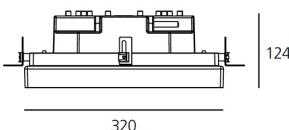

ТЕХНИЧЕСКИЕ ДАННЫЕ ПРОДУКТА

Ego 320S DL 38° 4000K

ДИЗАЙН:

Nord Light
2011

МАТЕРИАЛЫ:

ОПИСАНИЕ:

Light fixture with high-performance LED light sources. Ceiling installation. Two different housing depths. Round and square version in five sizes. Consists of body, frame, black silkscreened tempered glass, fixing springs. Body in EN AB44100 aluminium, silicone gaskets. Frame in aluminium or stainless steel AISI 316. Black silkscreened tempered glass, 8mm-thick. Fixing springs in harmonic iron. Power connection to the mains by means of a H05RN-r cabl and IP68 electrical terminal board, supplied with the fixture. Glass surface temperature lower than 40°C. Fixed optics. PMMA lenses in 3 different versions of beams. White monochromatic LEDs available in 2 colour temperatures Warm = 3000K Neutral = 4000K Painted die-cast aluminium with 3-stage outdoortreatment: nanotechnologies, anti-oxidant primer, polyester paint. Technical features of light fixtures in compliance with EN60598-1 and part 2-13. IP Rating IP65. Insulation class III. Installation must be carried out by specialized personnel. Carefully follow the instructions.

ТЕХНИЧЕСКИЕ ДАННЫЕ

ХАРАКТЕРИСТИКИ

Наименование продукции: Ego 320S DL 38°
4000K
Код: T4124WFLN00
Цвет: Aluminium
Серии: Nord Light, Outdoor

РАЗМЕРЫ

Длина базы: см 32
Ширина базы: см 32
Глубина встройки: см 12.4
Форма отверстия: Квадратная форма
Ударопрочность: IK10

РАЗМЕРЫ

ЛАМПЫ ВКЛЮЧЕНЫ В КОМПЛЕКТ

Категория: LED
Ватт: 27W
Световой поток (lm): 1753lm
Типология: 1
Цветовая температура (K): 4000K
Класс: A

ЦВЕТ

LUMINAIR

ПРА: electronic power supply
included
Watt: 27W

АКСЕССУАРЫ