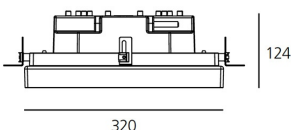

ТЕХНИЧЕСКИЕ ДАННЫЕ ПРОДУКТА

Ego 320S DL 38° 3000K

ДИЗАЙН:

Artemide
2011

МАТЕРИАЛЫ:

ОПИСАНИЕ:

Light fixture with high-performance LED light sources. Ceiling installation. Two different housing depths. Round and square version in five sizes. Consists of body, frame, black silkscreened tempered glass, fixing springs. Body in EN AB44100 aluminium, silicone gaskets. Frame in aluminium or stainless steel AISI 316. Black silkscreened tempered glass, 8mm-thick. Fixing springs in harmonic iron. Power connection to the mains by means of a H05RN-r cabl and IP68 electrical terminal board, supplied with the fixture. Glass surface temperature lower than 40°C. Fixed optics. PMMA lenses in 3 different versions of beams. White monochromatic LEDs available in 2 colour temperatures Warm = 3000K Neutral = 4000K Painted die-cast aluminium with 3-stage outdoortreatment: nanotechnologies, anti-oxidant primer, polyester paint. Technical features of light fixtures in compliance with EN60598-1 and part 2-13. IP Rating IP65. Insulation class III. Installation must be carried out by specialized personnel. Carefully follow the instructions.

ТЕХНИЧЕСКИЕ ДАННЫЕ

ХАРАКТЕРИСТИКИ

Наименование продукции: Ego 320S DL 38°
3000K
Код: T4124WFLW00
Цвет: Aluminium
Серии: Nord Light, Outdoor

РАЗМЕРЫ

Длина базы: см 32
Ширина базы: см 32
Глубина встройки: см 12.4
Форма отверстия: Квадратная форма
Ударопрочность: IK10

РАЗМЕРЫ

ЛАМПЫ ВКЛЮЧЕНЫ В КОМПЛЕКТ

Категория: LED
Ватт: 27W
Световой поток (lm): 1638lm
Типология: 1
Цветовая температура (K): 3000K
Класс: A

ЦВЕТ

LUMINAIR

ПРА: electronic power supply
included
Watt: 27W

АКСЕССУАРЫ