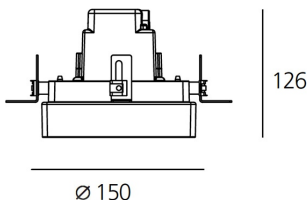

ТЕХНИЧЕСКИЕ ДАННЫЕ ПРОДУКТА

Ego 150R DL 5° 4000K

ДИЗАЙН:

Artemide
2011

МАТЕРИАЛЫ:

ОПИСАНИЕ:

Light fixture with high-performance LED light sources. Ceiling installation. Two different housing depths. Round and square version in five sizes. Consists of body, frame, black silkscreened tempered glass, fixing springs. Body in EN AB44100 aluminium, silicone gaskets. Frame in aluminium or stainless steel AISI 316. Black silkscreened tempered glass, 8mm-thick. Fixing springs in harmonic iron. Power connection to the mains by means of a H05RN-r cabl and IP68 electrical terminal board, supplied with the fixture. Glass surface temperature lower than 40°C. Fixed optics. PMMA lenses in 3 different versions of beams. White monochromatic LEDs available in 2 colour temperatures Warm = 3000K Neutral = 4000K Painted die-cast aluminium with 3-stage outdoortreatment: nanotechnologies, anti-oxidant primer, polyester paint. Technical features of light fixtures in compliance with EN60598-1 and part 2-13. IP Rating IP65. Insulation class III. Installation must be carried out by specialized personnel. Carefully follow the instructions.

ТЕХНИЧЕСКИЕ ДАННЫЕ

ХАРАКТЕРИСТИКИ

Наименование продукции: Ego 150R DL 5°
4000K
Код: T4130NSPN00
Цвет: Aluminium
Серии: Outdoor

РАЗМЕРЫ

Диаметр: cm 15
Диаметр отверстия: cm 13.5
Глубина встройки: cm 12.6
Форма отверстия: Круглая форма
Ударопрочность: IK10

ЛАМПЫ ВКЛЮЧЕНЫ В КОМПЛЕКТ

Категория: LED
Ватт: 8W
Мощность (каждый): 2W
Световой поток (lm): 437lm
Количество: 1 x 4
Типология: 1
Цветовая температура (K): 4000K
Класс: A

LUMINAIR

Watt: 8W

РАЗМЕРЫ

ЦВЕТ

АКСЕССУАРЫ