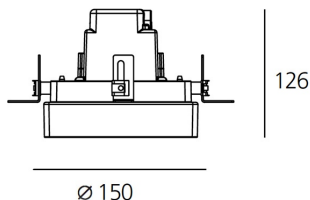

ТЕХНИЧЕСКИЕ ДАННЫЕ ПРОДУКТА

Ego 150R DL 5° 3000K

ДИЗАЙН:

Artemide
2011

МАТЕРИАЛЫ:

ОПИСАНИЕ:

Light fixture with high-performance LED light sources. Ceiling installation. Two different housing depths. Round and square version in five sizes. Consists of body, frame, black silkscreened tempered glass, fixing springs. Body in EN AB44100 aluminium, silicone gaskets. Frame in aluminium or stainless steel AISI 316. Black silkscreened tempered glass, 8mm-thick. Fixing springs in harmonic iron. Power connection to the mains by means of a H05RN-r cabl and IP68 electrical terminal board, supplied with the fixture. Glass surface temperature lower than 40°C. Fixed optics. PMMA lenses in 3 different versions of beams. White monochromatic LEDs available in 2 colour temperatures Warm = 3000K Neutral = 4000K Painted die-cast aluminium with 3-stage outdoortreatment: nanotechnologies, anti-oxidant primer, polyester paint. Technical features of light fixtures in compliance with EN60598-1 and part 2-13. IP Rating IP65. Insulation class III. Installation must be carried out by specialized personnel. Carefully follow the instructions.

ТЕХНИЧЕСКИЕ ДАННЫЕ

ХАРАКТЕРИСТИКИ

Наименование продукции: Ego 150R DL 5°
3000K
Код: T4130NSPW00
Цвет: Aluminium
Серии: Outdoor

РАЗМЕРЫ

Диаметр: cm 15
Диаметр отверстия: cm 13.5
Глубина встройки: cm 12.6
Форма отверстия: Круглая форма
Ударопрочность: IK10

ЛАМПЫ ВКЛЮЧЕНЫ В КОМПЛЕКТ

Категория: LED
Ватт: 8W
Мощность (каждый): 2W
Световой поток (lm): 382lm
Количество: 1 x 4
Типология: 1
Цветовая температура (K): 3000K
Класс: A

LUMINAIR

Watt: 8W

РАЗМЕРЫ

ЦВЕТ

АКСЕССУАРЫ