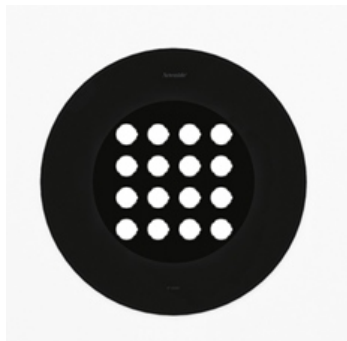

ТЕХНИЧЕСКИЕ ДАННЫЕ ПРОДУКТА

Ego 320R DL 6°x54° 4000K

ДИЗАЙН:

Artemide
2011

МАТЕРИАЛЫ:

ОПИСАНИЕ:

Light fixture with high-performance LED light sources. Ceiling installation. Two different housing depths. Round and square version in five sizes. Consists of body, frame, black silkscreened tempered glass, fixing springs. Body in EN AB44100 aluminium, silicone gaskets. Frame in aluminium or stainless steel AISI 316. Black silkscreened tempered glass, 8mm-thick. Fixing springs in harmonic iron. Power connection to the mains by means of a H05RN-r cabl and IP68 electrical terminal board, supplied with the fixture. Glass surface temperature lower than 40°C. Fixed optics. PMMA lenses in 3 different versions of beams. White monochromatic LEDs available in 2 colour temperatures Warm = 3000K Neutral = 4000K Painted die-cast aluminium with 3-stage outdoortreatment: nanotechnologies, anti-oxidant primer, polyester paint. Technical features of light fixtures in compliance with EN60598-1 and part 2-13. IP Rating IP65. Insulation class III. Installation must be carried out by specialized personnel. Carefully follow the instructions.

Flood opticWide luminous flow suitable for lighting large areas.

ВЫБРАТЬ

LED

Aluminium

КОД ПРОДУКТА

T4134ELPTN00

Вид светового потока

IP 65/67

ТЕХНИЧЕСКИЕ ДАННЫЕ

ХАРАКТЕРИСТИКИ

Наименование продукции: Ego 320R DL 6°x54°
4000K
Код: T4134ELPTN00
Цвет: Aluminium
Серии: Nord Light, Outdoor

РАЗМЕРЫ

Диаметр: cm 32
Глубина встройки: cm 12.4
Форма отверстия: Круглая форма
Ударопрочность: IK10

ЛАМПЫ ВКЛЮЧЕНЫ В КОМПЛЕКТ

Категория: LED
Ватт: 27W
Световой поток (lm): 1753lm
Типология: 1
Цветовая температура (K): 4000K
Класс: A

LUMINAIR

ПРА: electronic power supply
included
Watt: 27W

РАЗМЕРЫ

ЦВЕТ

АКСЕССУАРЫ