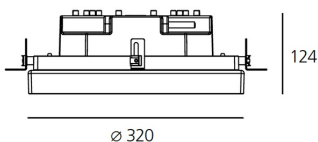

ТЕХНИЧЕСКИЕ ДАННЫЕ ПРОДУКТА

Ego 320R DL 6°x54° 4000K

ДИЗАЙН:

Artemide
2011

МАТЕРИАЛЫ:

ОПИСАНИЕ:

Light fixture with high-performance LED light sources. Ceiling installation. Two different housing depths. Round and square version in five sizes. Consists of body, frame, black silkscreened tempered glass, fixing springs. Body in EN AB44100 aluminium, silicone gaskets. Frame in aluminium or stainless steel AISI 316. Black silkscreened tempered glass, 8mm-thick. Fixing springs in harmonic iron. Power connection to the mains by means of a H05RN-r cabl and IP68 electrical terminal board, supplied with the fixture. Glass surface temperature lower than 40°C. Fixed optics. PMMA lenses in 3 different versions of beams. White monochromatic LEDs available in 2 colour temperatures Warm = 3000K Neutral = 4000K Painted die-cast aluminium with 3-stage outdoortreatment: nanotechnologies, anti-oxidant primer, polyester paint. Technical features of light fixtures in compliance with EN60598-1 and part 2-13. IP Rating IP65. Insulation class III. Installation must be carried out by specialized personnel. Carefully follow the instructions.

ТЕХНИЧЕСКИЕ ДАННЫЕ

ХАРАКТЕРИСТИКИ

Наименование продукции: Ego 320R DL 6°x54°
4000K
Код: T4134ELPTN00
Цвет: Aluminium
Серии: Nord Light, Outdoor

РАЗМЕРЫ

Диаметр: cm 32
Глубина встройки: cm 12.4
Форма отверстия: Круглая форма
Ударопрочность: IK10

ЛАМПЫ ВКЛЮЧЕНЫ В КОМПЛЕКТ

Категория: LED
Ватт: 27W
Световой поток (lm): 1753lm
Типология: 1
Цветовая температура (K): 4000K
Класс: A

LUMINAIR

ПРА: electronic power supply
included
Watt: 27W

РАЗМЕРЫ

ЦВЕТ

АКСЕССУАРЫ