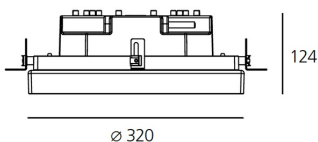

ТЕХНИЧЕСКИЕ ДАННЫЕ ПРОДУКТА

Ego 320R DL 6°x54° 3000K

ДИЗАЙН:

Artemide
2011

МАТЕРИАЛЫ:

ОПИСАНИЕ:

Light fixture with high-performance LED light sources. Ceiling installation. Two different housing depths. Round and square version in five sizes. Consists of body, frame, black silkscreened tempered glass, fixing springs. Body in EN AB44100 aluminium, silicone gaskets. Frame in aluminium or stainless steel AISI 316. Black silkscreened tempered glass, 8mm-thick. Fixing springs in harmonic iron. Power connection to the mains by means of a H05RN-r cabl and IP68 electrical terminal board, supplied with the fixture. Glass surface temperature lower than 40°C. Fixed optics. PMMA lenses in 3 different versions of beams. White monochromatic LEDs available in 2 colour temperatures Warm = 3000K Neutral = 4000K Painted die-cast aluminium with 3-stage outdoortreatment: nanotechnologies, anti-oxidant primer, polyester paint. Technical features of light fixtures in compliance with EN60598-1 and part 2-13. IP Rating IP65. Insulation class III. Installation must be carried out by specialized personnel. Carefully follow the instructions.

ТЕХНИЧЕСКИЕ ДАННЫЕ

ХАРАКТЕРИСТИКИ

Наименование продукции: Ego 320R DL 6°x54°
3000K
Код: T4134ELPTW00
Цвет: Aluminium
Серии: Nord Light, Outdoor

РАЗМЕРЫ

Диаметр: cm 32
Глубина встройки: cm 12.4
Форма отверстия: Круглая форма
Ударопрочность: IK10

ЛАМПЫ ВКЛЮЧЕНЫ В КОМПЛЕКТ

Категория: LED
Ватт: 27W
Световой поток (lm): 1638lm
Типология: 1
Цветовая температура (K): 3000K
Класс: A

LUMINAIR

ПРА: electronic power supply
included
Watt: 27W

РАЗМЕРЫ

ЦВЕТ

АКСЕССУАРЫ