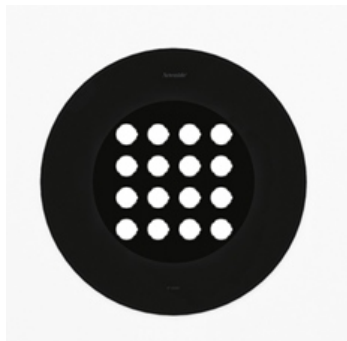

ТЕХНИЧЕСКИЕ ДАННЫЕ ПРОДУКТА

Ego 320R DL 6°x54° 3000K

ДИЗАЙН:

Artemide
2011

МАТЕРИАЛЫ:

ОПИСАНИЕ:

Light fixture with high-performance LED light sources. Ceiling installation. Two different housing depths. Round and square version in five sizes. Consists of body, frame, black silkscreened tempered glass, fixing springs. Body in EN AB44100 aluminium, silicone gaskets. Frame in aluminium or stainless steel AISI 316. Black silkscreened tempered glass, 8mm-thick. Fixing springs in harmonic iron. Power connection to the mains by means of a H05RN-r cabl and IP68 electrical terminal board, supplied with the fixture. Glass surface temperature lower than 40°C. Fixed optics. PMMA lenses in 3 different versions of beams. White monochromatic LEDs available in 2 colour temperatures Warm = 3000K Neutral = 4000K Painted die-cast aluminium with 3-stage outdoortreatment: nanotechnologies, anti-oxidant primer, polyester paint. Technical features of light fixtures in compliance with EN60598-1 and part 2-13. IP Rating IP65. Insulation class III. Installation must be carried out by specialized personnel. Carefully follow the instructions.

Flood opticWide luminous flow suitable for lighting large areas.

ВЫБРАТЬ

LED

Aluminium

КОД ПРОДУКТА

T4134ELPTW00

Вид светового потока

IP 65/67

ТЕХНИЧЕСКИЕ ДАННЫЕ

ХАРАКТЕРИСТИКИ

Наименование продукции: Ego 320R DL 6°x54°
3000K
Код: T4134ELPTW00
Цвет: Aluminium
Серии: Nord Light, Outdoor

РАЗМЕРЫ

Диаметр: cm 32
Глубина встройки: cm 12.4
Форма отверстия: Круглая форма
Ударопрочность: IK10

ЛАМПЫ ВКЛЮЧЕНЫ В КОМПЛЕКТ

Категория: LED
Ватт: 27W
Световой поток (lm): 1638lm
Типология: 1
Цветовая температура (K): 3000K
Класс: A

LUMINAIR

ПРА: electronic power supply
included
Watt: 27W

РАЗМЕРЫ

ЦВЕТ

АКСЕССУАРЫ