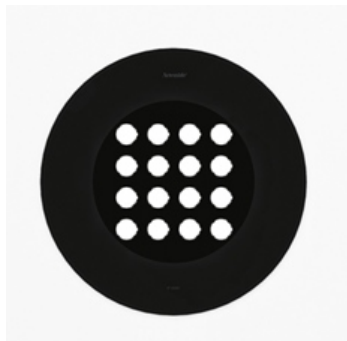

ТЕХНИЧЕСКИЕ ДАННЫЕ ПРОДУКТА

Ego 320R DL 6° 4000K

ДИЗАЙН:

Nord Light
2011

МАТЕРИАЛЫ:

ОПИСАНИЕ:

Light fixture with high-performance LED light sources. Ceiling installation. Two different housing depths. Round and square version in five sizes. Consists of body, frame, black silkscreened tempered glass, fixing springs. Body in EN AB44100 aluminium, silicone gaskets. Frame in aluminium or stainless steel AISI 316. Black silkscreened tempered glass, 8mm-thick. Fixing springs in harmonic iron. Power connection to the mains by means of a H05RN-r cabl and IP68 electrical terminal board, supplied with the fixture. Glass surface temperature lower than 40°C. Fixed optics. PMMA lenses in 3 different versions of beams. White monochromatic LEDs available in 2 colour temperatures Warm = 3000K Neutral = 4000K Painted die-cast aluminium with 3-stage outdoortreatment: nanotechnologies, anti-oxidant primer, polyester paint. Technical features of light fixtures in compliance with EN60598-1 and part 2-13. IP Rating IP65. Insulation class III. Installation must be carried out by specialized personnel. Carefully follow the instructions.

Flood opticWide luminous flow suitable for lighting large areas.

ВЫБРАТЬ

LED

Aluminium

КОД ПРОДУКТА

T4134NSPN00

Вид светового потока

IP 65/67

ТЕХНИЧЕСКИЕ ДАННЫЕ

ХАРАКТЕРИСТИКИ

Наименование продукции: Ego 320R DL 6°
4000K
Код: T4134NSPN00
Цвет: Aluminium
Серии: Nord Light, Outdoor

РАЗМЕРЫ

Диаметр: cm 32
Глубина встройки: cm 12.4
Форма отверстия: Круглая форма
Ударопрочность: IK10

ЛАМПЫ ВКЛЮЧЕНЫ В КОМПЛЕКТ

Категория: LED
Ватт: 27W
Световой поток (lm): 1753lm
Типология: 1
Цветовая температура (K): 4000K
Класс: A

LUMINAIR

ПРА: electronic power supply
included
Watt: 27W

РАЗМЕРЫ

ЦВЕТ

АКСЕССУАРЫ