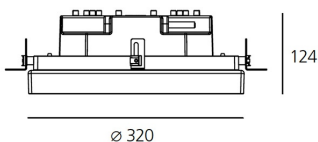

ТЕХНИЧЕСКИЕ ДАННЫЕ ПРОДУКТА

Ego 320R DL 6° 4000K

ДИЗАЙН:

Nord Light
2011

МАТЕРИАЛЫ:

ОПИСАНИЕ:

Light fixture with high-performance LED light sources. Ceiling installation. Two different housing depths. Round and square version in five sizes. Consists of body, frame, black silkscreened tempered glass, fixing springs. Body in EN AB44100 aluminium, silicone gaskets. Frame in aluminium or stainless steel AISI 316. Black silkscreened tempered glass, 8mm-thick. Fixing springs in harmonic iron. Power connection to the mains by means of a H05RN-r cabl and IP68 electrical terminal board, supplied with the fixture. Glass surface temperature lower than 40°C. Fixed optics. PMMA lenses in 3 different versions of beams. White monochromatic LEDs available in 2 colour temperatures Warm = 3000K Neutral = 4000K Painted die-cast aluminium with 3-stage outdoortreatment: nanotechnologies, anti-oxidant primer, polyester paint. Technical features of light fixtures in compliance with EN60598-1 and part 2-13. IP Rating IP65. Insulation class III. Installation must be carried out by specialized personnel. Carefully follow the instructions.

ТЕХНИЧЕСКИЕ ДАННЫЕ

ХАРАКТЕРИСТИКИ

Наименование продукции: Ego 320R DL 6°
4000K
Код: T4134NSPN00
Цвет: Aluminium
Серии: Nord Light, Outdoor

РАЗМЕРЫ

Диаметр: cm 32
Глубина встройки: cm 12.4
Форма отверстия: Круглая форма
Ударопрочность: IK10

ЛАМПЫ ВКЛЮЧЕНЫ В КОМПЛЕКТ

Категория: LED
Ватт: 27W
Световой поток (lm): 1753lm
Типология: 1
Цветовая температура (K): 4000K
Класс: A

LUMINAIR

ПРА: electronic power supply
included
Watt: 27W

РАЗМЕРЫ

ЦВЕТ

АКСЕССУАРЫ