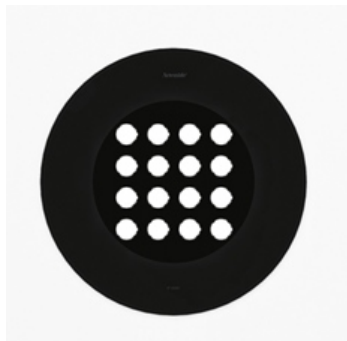

ТЕХНИЧЕСКИЕ ДАННЫЕ ПРОДУКТА

Ego 320R DL 5° 3000K

ДИЗАЙН:

Artemide
2011

МАТЕРИАЛЫ:

ОПИСАНИЕ:

Light fixture with high-performance LED light sources. Ceiling installation. Two different housing depths. Round and square version in five sizes. Consists of body, frame, black silkscreened tempered glass, fixing springs. Body in EN AB44100 aluminium, silicone gaskets. Frame in aluminium or stainless steel AISI 316. Black silkscreened tempered glass, 8mm-thick. Fixing springs in harmonic iron. Power connection to the mains by means of a H05RN-r cabl and IP68 electrical terminal board, supplied with the fixture. Glass surface temperature lower than 40°C. Fixed optics. PMMA lenses in 3 different versions of beams. White monochromatic LEDs available in 2 colour temperatures Warm = 3000K Neutral = 4000K Painted die-cast aluminium with 3-stage outdoortreatment: nanotechnologies, anti-oxidant primer, polyester paint. Technical features of light fixtures in compliance with EN60598-1 and part 2-13. IP Rating IP65. Insulation class III. Installation must be carried out by specialized personnel. Carefully follow the instructions.

Flood opticWide luminous flow suitable for lighting large areas.

ВЫБРАТЬ

LED

Aluminium

КОД ПРОДУКТА

T4134NSPW00

Вид светового потока

IP 65/67

ТЕХНИЧЕСКИЕ ДАННЫЕ

ХАРАКТЕРИСТИКИ

Наименование продукции: Ego 320R DL 5°
3000K
Код: T4134NSPW00
Цвет: Aluminium
Серии: Nord Light, Outdoor

РАЗМЕРЫ

Диаметр: cm 32
Глубина встройки: cm 12.4
Форма отверстия: Круглая форма
Ударопрочность: IK10

ЛАМПЫ ВКЛЮЧЕНЫ В КОМПЛЕКТ

Категория: LED
Ватт: 27W
Световой поток (lm): 1638lm
Типология: 1
Цветовая температура (K): 3000K
Класс: A

LUMINAIR

ПРА: electronic power supply
included
Watt: 27W

РАЗМЕРЫ

ЦВЕТ

АКСЕССУАРЫ