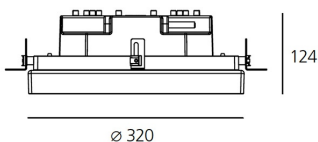

ТЕХНИЧЕСКИЕ ДАННЫЕ ПРОДУКТА

Ego 320R DL 5° 3000K

ДИЗАЙН:

Artemide
2011

МАТЕРИАЛЫ:

ОПИСАНИЕ:

Light fixture with high-performance LED light sources. Ceiling installation. Two different housing depths. Round and square version in five sizes. Consists of body, frame, black silkscreened tempered glass, fixing springs. Body in EN AB44100 aluminium, silicone gaskets. Frame in aluminium or stainless steel AISI 316. Black silkscreened tempered glass, 8mm-thick. Fixing springs in harmonic iron. Power connection to the mains by means of a H05RN-r cabl and IP68 electrical terminal board, supplied with the fixture. Glass surface temperature lower than 40°C. Fixed optics. PMMA lenses in 3 different versions of beams. White monochromatic LEDs available in 2 colour temperatures Warm = 3000K Neutral = 4000K Painted die-cast aluminium with 3-stage outdoortreatment: nanotechnologies, anti-oxidant primer, polyester paint. Technical features of light fixtures in compliance with EN60598-1 and part 2-13. IP Rating IP65. Insulation class III. Installation must be carried out by specialized personnel. Carefully follow the instructions.

ТЕХНИЧЕСКИЕ ДАННЫЕ

ХАРАКТЕРИСТИКИ

Наименование продукции: Ego 320R DL 5°
3000K
Код: T4134NSPW00
Цвет: Aluminium
Серии: Nord Light, Outdoor

РАЗМЕРЫ

Диаметр: cm 32
Глубина встройки: cm 12.4
Форма отверстия: Круглая форма
Ударопрочность: IK10

ЛАМПЫ ВКЛЮЧЕНЫ В КОМПЛЕКТ

Категория: LED
Ватт: 27W
Световой поток (lm): 1638lm
Типология: 1
Цветовая температура (K): 3000K
Класс: A

LUMINAIR

ПРА: electronic power supply
included
Watt: 27W

РАЗМЕРЫ

ЦВЕТ

АКСЕССУАРЫ