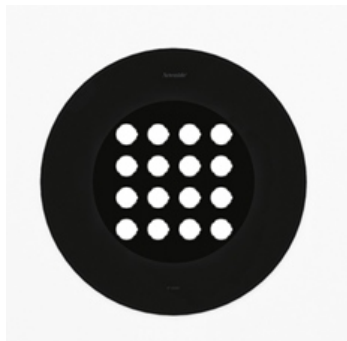

ТЕХНИЧЕСКИЕ ДАННЫЕ ПРОДУКТА

Ego 320R DL 38° 4000K

ДИЗАЙН:

Nord Light
2011

МАТЕРИАЛЫ:

ОПИСАНИЕ:

Light fixture with high-performance LED light sources. Ceiling installation. Two different housing depths. Round and square version in five sizes. Consists of body, frame, black silkscreened tempered glass, fixing springs. Body in EN AB44100 aluminium, silicone gaskets. Frame in aluminium or stainless steel AISI 316. Black silkscreened tempered glass, 8mm-thick. Fixing springs in harmonic iron. Power connection to the mains by means of a H05RN-r cabl and IP68 electrical terminal board, supplied with the fixture. Glass surface temperature lower than 40°C. Fixed optics. PMMA lenses in 3 different versions of beams. White monochromatic LEDs available in 2 colour temperatures Warm = 3000K Neutral = 4000K Painted die-cast aluminium with 3-stage outdoortreatment: nanotechnologies, anti-oxidant primer, polyester paint. Technical features of light fixtures in compliance with EN60598-1 and part 2-13. IP Rating IP65. Insulation class III. Installation must be carried out by specialized personnel. Carefully follow the instructions.

Flood opticWide luminous flow suitable for lighting large areas.

ВЫБРАТЬ

LED

Aluminium

КОД ПРОДУКТА

T4134WFLN00

Вид светового потока

IP 65/67

ТЕХНИЧЕСКИЕ ДАННЫЕ

ХАРАКТЕРИСТИКИ

Наименование продукции: Ego 320R DL 38°
4000K
Код: T4134WFLN00
Цвет: Aluminium
Серии: Nord Light, Outdoor

РАЗМЕРЫ

Диаметр: cm 32
Глубина встройки: cm 12.4
Форма отверстия: Круглая форма
Ударопрочность: IK10

ЛАМПЫ ВКЛЮЧЕНЫ В КОМПЛЕКТ

Категория: LED
Ватт: 27W
Световой поток (lm): 1753lm
Типология: 1
Цветовая температура (K): 4000K
Класс: A

LUMINAIR

ПРА: electronic power supply
included
Watt: 27W

РАЗМЕРЫ

ЦВЕТ

АКСЕССУАРЫ