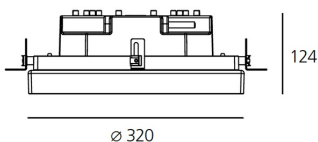

ТЕХНИЧЕСКИЕ ДАННЫЕ ПРОДУКТА

Ego 320R DL 38° 4000K

ДИЗАЙН:

Nord Light
2011

МАТЕРИАЛЫ:

ОПИСАНИЕ:

Light fixture with high-performance LED light sources. Ceiling installation. Two different housing depths. Round and square version in five sizes. Consists of body, frame, black silkscreened tempered glass, fixing springs. Body in EN AB44100 aluminium, silicone gaskets. Frame in aluminium or stainless steel AISI 316. Black silkscreened tempered glass, 8mm-thick. Fixing springs in harmonic iron. Power connection to the mains by means of a H05RN-r cabl and IP68 electrical terminal board, supplied with the fixture. Glass surface temperature lower than 40°C. Fixed optics. PMMA lenses in 3 different versions of beams. White monochromatic LEDs available in 2 colour temperatures Warm = 3000K Neutral = 4000K Painted die-cast aluminium with 3-stage outdoortreatment: nanotechnologies, anti-oxidant primer, polyester paint. Technical features of light fixtures in compliance with EN60598-1 and part 2-13. IP Rating IP65. Insulation class III. Installation must be carried out by specialized personnel. Carefully follow the instructions.

ТЕХНИЧЕСКИЕ ДАННЫЕ

ХАРАКТЕРИСТИКИ

Наименование продукции: Ego 320R DL 38°
4000K
Код: T4134WFLN00
Цвет: Aluminium
Серии: Nord Light, Outdoor

РАЗМЕРЫ

Диаметр: cm 32
Глубина встройки: cm 12.4
Форма отверстия: Круглая форма
Ударопрочность: IK10

ЛАМПЫ ВКЛЮЧЕНЫ В КОМПЛЕКТ

Категория: LED
Ватт: 27W
Световой поток (lm): 1753lm
Типология: 1
Цветовая температура (K): 4000K
Класс: A

LUMINAIR

ПРА: electronic power supply
included
Watt: 27W

РАЗМЕРЫ

ЦВЕТ

АКСЕССУАРЫ