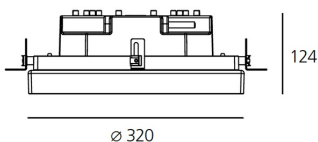

ТЕХНИЧЕСКИЕ ДАННЫЕ ПРОДУКТА

Ego 320R DL 38° 3000K

ДИЗАЙН:

Nord Light
2011

МАТЕРИАЛЫ:

ОПИСАНИЕ:

Light fixture with high-performance LED light sources. Ceiling installation. Two different housing depths. Round and square version in five sizes. Consists of body, frame, black silkscreened tempered glass, fixing springs. Body in EN AB44100 aluminium, silicone gaskets. Frame in aluminium or stainless steel AISI 316. Black silkscreened tempered glass, 8mm-thick. Fixing springs in harmonic iron. Power connection to the mains by means of a H05RN-r cabl and IP68 electrical terminal board, supplied with the fixture. Glass surface temperature lower than 40°C. Fixed optics. PMMA lenses in 3 different versions of beams. White monochromatic LEDs available in 2 colour temperatures Warm = 3000K Neutral = 4000K Painted die-cast aluminium with 3-stage outdoortreatment: nanotechnologies, anti-oxidant primer, polyester paint. Technical features of light fixtures in compliance with EN60598-1 and part 2-13. IP Rating IP65. Insulation class III. Installation must be carried out by specialized personnel. Carefully follow the instructions.

ТЕХНИЧЕСКИЕ ДАННЫЕ

ХАРАКТЕРИСТИКИ

Наименование продукции: Ego 320R DL 38°
3000K
Код: T4134WFLW00
Цвет: Aluminium
Серии: Nord Light, Outdoor

РАЗМЕРЫ

Диаметр: cm 32
Глубина встройки: cm 12.4
Форма отверстия: Круглая форма
Ударопрочность: IK10

ЛАМПЫ ВКЛЮЧЕНЫ В КОМПЛЕКТ

Категория: LED
Ватт: 27W
Световой поток (lm): 1638lm
Типология: 1
Цветовая температура (K): 3000K
Класс: A

LUMINAIR

ПРА: electronic power supply
included
Watt: 27W

РАЗМЕРЫ

ЦВЕТ

АКСЕССУАРЫ