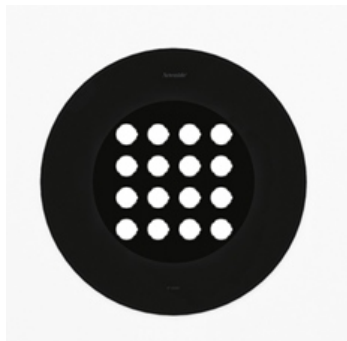

ТЕХНИЧЕСКИЕ ДАННЫЕ ПРОДУКТА

Ego 320R DL 38° 3000K

ДИЗАЙН:

Nord Light
2011

МАТЕРИАЛЫ:

ОПИСАНИЕ:

Light fixture with high-performance LED light sources. Ceiling installation. Two different housing depths. Round and square version in five sizes. Consists of body, frame, black silkscreened tempered glass, fixing springs. Body in EN AB44100 aluminium, silicone gaskets. Frame in aluminium or stainless steel AISI 316. Black silkscreened tempered glass, 8mm-thick. Fixing springs in harmonic iron. Power connection to the mains by means of a H05RN-r cabl and IP68 electrical terminal board, supplied with the fixture. Glass surface temperature lower than 40°C. Fixed optics. PMMA lenses in 3 different versions of beams. White monochromatic LEDs available in 2 colour temperatures Warm = 3000K Neutral = 4000K Painted die-cast aluminium with 3-stage outdoortreatment: nanotechnologies, anti-oxidant primer, polyester paint. Technical features of light fixtures in compliance with EN60598-1 and part 2-13. IP Rating IP65. Insulation class III. Installation must be carried out by specialized personnel. Carefully follow the instructions.

Flood opticWide luminous flow suitable for lighting large areas.

ВЫБРАТЬ

LED

Aluminium

КОД ПРОДУКТА

T4134WFLW00

Вид светового потока

IP 65/67

ТЕХНИЧЕСКИЕ ДАННЫЕ

ХАРАКТЕРИСТИКИ

Наименование продукции: Ego 320R DL 38°
3000K
Код: T4134WFLW00
Цвет: Aluminium
Серии: Nord Light, Outdoor

РАЗМЕРЫ

Диаметр: cm 32
Глубина встройки: cm 12.4
Форма отверстия: Круглая форма
Ударопрочность: IK10

ЛАМПЫ ВКЛЮЧЕНЫ В КОМПЛЕКТ

Категория: LED
Ватт: 27W
Световой поток (lm): 1638lm
Типология: 1
Цветовая температура (K): 3000K
Класс: A

LUMINAIR

ПРА: electronic power supply
included
Watt: 27W

РАЗМЕРЫ

ЦВЕТ

АКСЕССУАРЫ