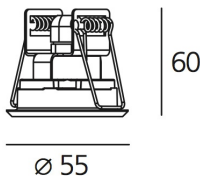

ТЕХНИЧЕСКИЕ ДАННЫЕ ПРОДУКТА

Ego Flat 55R DL 16°x34° 4000K - Aluminium

ДИЗАЙН:

Nord Light
2011

МАТЕРИАЛЫ:

ОПИСАНИЕ:

Light fixture with high-performance LED light sources. Ceiling installation. Two different housing depths. Round and square version in five sizes. Consists of body, frame, black silkscreened tempered glass, fixing springs. Body in EN AB44100 aluminium, silicone gaskets. Frame in aluminium or stainless steel AISI 316. Black silkscreened tempered glass, 8mm-thick. Fixing springs in harmonic iron. Power connection to the mains by means of a H05RN-r cabl and IP68 electrical terminal board, supplied with the fixture. Glass surface temperature lower than 40°C. Fixed optics. PMMA lenses in 3 different versions of beams. White monochromatic LEDs available in 2 colour temperatures Warm = 3000K Neutral = 4000K Painted die-cast aluminium with 3-stage outdoortreatment: nanotechnologies, anti-oxidant primer, polyester paint. Technical features of light fixtures in compliance with EN60598-1 and part 2-13. IP Rating IP65. Insulation class III. Installation must be carried out by specialized personnel. Carefully follow the instructions.

ТЕХНИЧЕСКИЕ ДАННЫЕ

ХАРАКТЕРИСТИКИ

Наименование продукции: Ego Flat 55R DL 16°x34°
4000K - Aluminium
Код: T42001ELPTN00
Цвет: Aluminium
Серии: Nord Light, Outdoor

РАЗМЕРЫ

Диаметр: см 5.5
Диаметр отверстия: см 4.7
Глубина встройки: см 6
Форма отверстия: Круглая форма
Ударопрочность: IK10

РАЗМЕРЫ

ЛАМПЫ ВКЛЮЧЕНЫ В КОМПЛЕКТ

Категория: LED
Ватт: 1,2W
Световой поток (lm): 95lm
Типология: 1
Цветовая температура (K): 4000K
Класс: A

ЦВЕТ

LUMINAIR

ПРА: Electronic ballast supplied separately
Watt: 1,5W