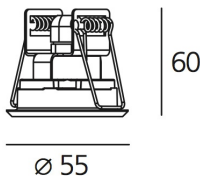

ТЕХНИЧЕСКИЕ ДАННЫЕ ПРОДУКТА

Ego Flat 55R DL 16°x34° 3000K - Aluminium

ДИЗАЙН:

Artemide
2011

МАТЕРИАЛЫ:

ОПИСАНИЕ:

Light fixture with high-performance LED light sources. Ceiling installation. Two different housing depths. Round and square version in five sizes. Consists of body, frame, black silkscreened tempered glass, fixing springs. Body in EN AB44100 aluminium, silicone gaskets. Frame in aluminium or stainless steel AISI 316. Black silkscreened tempered glass, 8mm-thick. Fixing springs in harmonic iron. Power connection to the mains by means of a H05RN-r cabl and IP68 electrical terminal board, supplied with the fixture. Glass surface temperature lower than 40°C. Fixed optics. PMMA lenses in 3 different versions of beams. White monochromatic LEDs available in 2 colour temperatures Warm = 3000K Neutral = 4000K Painted die-cast aluminium with 3-stage outdoortreatment: nanotechnologies, anti-oxidant primer, polyester paint. Technical features of light fixtures in compliance with EN60598-1 and part 2-13. IP Rating IP65. Insulation class III. Installation must be carried out by specialized personnel. Carefully follow the instructions.

ТЕХНИЧЕСКИЕ ДАННЫЕ

ХАРАКТЕРИСТИКИ

Наименование продукции: Ego Flat 55R DL 16°x34°
3000K - Aluminium
Код: T42001ELPTW00
Цвет: Aluminium
Серии: Nord Light, Outdoor

РАЗМЕРЫ

Диаметр: см 5.5
Диаметр отверстия: см 4.7
Глубина встройки: см 6
Форма отверстия: Круглая форма
Ударопрочность: IK10

РАЗМЕРЫ

ЛАМПЫ ВКЛЮЧЕНЫ В КОМПЛЕКТ

Категория: LED
Ватт: 1,2W
Световой поток (lm): 83lm
Типология: 1
Цветовая температура (K): 3000K
Класс: A

ЦВЕТ

LUMINAIR

ПРА: Electronic ballast supplied separately
Watt: 1,5W