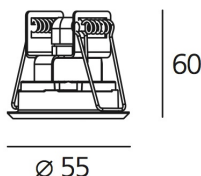

ТЕХНИЧЕСКИЕ ДАННЫЕ ПРОДУКТА

Ego Flat 55R DL 14° 4000K - Aluminium

ДИЗАЙН:

Nord Light
2011

МАТЕРИАЛЫ:

ОПИСАНИЕ:

Light fixture with high-performance LED light sources. Ceiling installation. Two different housing depths. Round and square version in five sizes. Consists of body, frame, black silkscreened tempered glass, fixing springs. Body in EN AB44100 aluminium, silicone gaskets. Frame in aluminium or stainless steel AISI 316. Black silkscreened tempered glass, 8mm-thick. Fixing springs in harmonic iron. Power connection to the mains by means of a H05RN-r cabl and IP68 electrical terminal board, supplied with the fixture. Glass surface temperature lower than 40°C. Fixed optics. PMMA lenses in 3 different versions of beams. White monochromatic LEDs available in 2 colour temperatures Warm = 3000K Neutral = 4000K Painted die-cast aluminium with 3-stage outdoortreatment: nanotechnologies, anti-oxidant primer, polyester paint. Technical features of light fixtures in compliance with EN60598-1 and part 2-13. IP Rating IP65. Insulation class III. Installation must be carried out by specialized personnel. Carefully follow the instructions.

ТЕХНИЧЕСКИЕ ДАННЫЕ

ХАРАКТЕРИСТИКИ

Наименование продукции: Ego Flat 55R DL 14° 4000K
- Aluminium
Код: T42001SPN00
Цвет: Aluminium
Серии: Nord Light, Outdoor

РАЗМЕРЫ

Диаметр: cm 5.5
Диаметр отверстия: cm 4.7
Глубина встройки: cm 6
Форма отверстия: Круглая форма
Ударопрочность: IK10

РАЗМЕРЫ

ЛАМПЫ ВКЛЮЧЕНЫ В КОМПЛЕКТ

Категория: LED
Ватт: 1,2W
Световой поток (lm): 95lm
Типология: 1
Цветовая температура (K): 4000K
Класс: A

ЦВЕТ

LUMINAIR

ПРА: Electronic ballast supplied separately
Watt: 1,5W