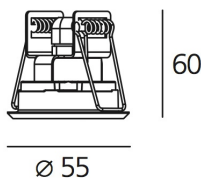

Flood opticWide luminous flow suitable for lighting large areas.

ВЫБРАТЬ

LED

Aluminium

КОД ПРОДУКТА

T42001WFLW00

Вид светового потока

IP65/67

ТЕХНИЧЕСКИЕ ДАННЫЕ

ХАРАКТЕРИСТИКИ

Наименование продукции: Ego Flat 55R DL 32° 3000K
- Aluminium
Код: T42001WFLW00
Цвет: Aluminium
Серии: Nord Light, Outdoor

РАЗМЕРЫ

Диаметр: см 5.5
Диаметр отверстия: см 4.7
Глубина встройки: см 6
Форма отверстия: Круглая форма
Ударопрочность: IK10

РАЗМЕРЫ