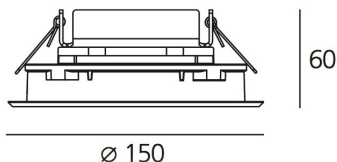

ТЕХНИЧЕСКИЕ ДАННЫЕ ПРОДУКТА

Ego Flat 150R DL 6°x54° 4000K Alluminium

**ДИЗАЙН:**

Artemide
2011

МАТЕРИАЛЫ:**ОПИСАНИЕ:**

Light fixture with high-performance LED light sources. Ceiling installation. Two different housing depths. Round and square version in five sizes. Consists of body, frame, black silkscreened tempered glass, fixing springs. Body in EN AB44100 aluminium, silicone gaskets. Frame in aluminium or stainless steel AISI 316. Black silkscreened tempered glass, 8mm-thick. Fixing springs in harmonic iron. Power connection to the mains by means of a H05RN-r cabl and IP68 electrical terminal board, supplied with the fixture. Glass surface temperature lower than 40°C. Fixed optics. PMMA lenses in 3 different versions of beams. White monochromatic LEDs available in 2 colour temperatures Warm = 3000K Neutral = 4000K Painted die-cast aluminium with 3-stage outdoortreatment: nanotechnologies, anti-oxidant primer, polyester paint. Technical features of light fixtures in compliance with EN60598-1 and part 2-13. IP Rating IP65. Insulation class III. Installation must be carried out by specialized personnel. Carefully follow the instructions.

РАЗМЕРЫ

Диаметр: cm 15
Глубина встройки: cm 6
Форма отверстия: Круглая форма
Ударопрочность: IK10

РАЗМЕРЫ**ЛАМПЫ ВКЛЮЧЕНЫ В КОМПЛЕКТ**

Категория: LED
Ватт: 6W
Световой поток (lm): 392lm
Типология: 1
Цветовая температура (K): 4000K
Класс: A