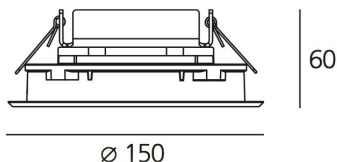

ТЕХНИЧЕСКИЕ ДАННЫЕ ПРОДУКТА

Ego Flat 150R DL 6°x54° 3000K Alluminium

ДИЗАЙН:

Nord Light
2011

МАТЕРИАЛЫ:

ОПИСАНИЕ:

Light fixture with high-performance LED light sources. Ceiling installation. Two different housing depths. Round and square version in five sizes. Consists of body, frame, black silkscreened tempered glass, fixing springs. Body in EN AB44100 aluminium, silicone gaskets. Frame in aluminium or stainless steel AISI 316. Black silkscreened tempered glass, 8mm-thick. Fixing springs in harmonic iron. Power connection to the mains by means of a H05RN-r cabl and IP68 electrical terminal board, supplied with the fixture. Glass surface temperature lower than 40°C. Fixed optics. PMMA lenses in 3 different versions of beams. White monochromatic LEDs available in 2 colour temperatures Warm = 3000K Neutral = 4000K Painted die-cast aluminium with 3-stage outdoortreatment: nanotechnologies, anti-oxidant primer, polyester paint. Technical features of light fixtures in compliance with EN60598-1 and part 2-13. IP Rating IP65. Insulation class III. Installation must be carried out by specialized personnel. Carefully follow the instructions.

ТЕХНИЧЕСКИЕ ДАННЫЕ

ХАРАКТЕРИСТИКИ

Наименование продукции: Ego Flat 150R DL 6°x54°
3000K Alluminium
Код: T42005ELPTW00
Цвет: Aluminium
Серии: Nord Light, Outdoor

РАЗМЕРЫ

Диаметр: 15 см
Глубина встройки: 6 см
Форма отверстия: Круглая форма
Ударопрочность: IK10

РАЗМЕРЫ

ЛАМПЫ ВКЛЮЧЕНЫ В КОМПЛЕКТ

Категория: LED
Ватт: 8W
Мощность (каждый): 2W
Световой поток (lm): 382lm
Количество: 1 x 4
Типология: 1
Цветовая температура (K): 3000K
Класс: A

ЦВЕТ

LUMINAIR

ПРА: Electronic ballast supplied separately
Watt: 8W