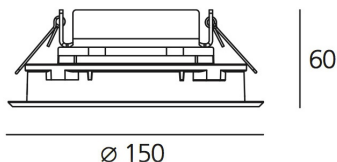

ТЕХНИЧЕСКИЕ ДАННЫЕ ПРОДУКТА

Ego Flat 150R DL 6° 4000K Alluminium

ДИЗАЙН:

Artemide
2011

МАТЕРИАЛЫ:

ОПИСАНИЕ:

Light fixture with high-performance LED light sources. Ceiling installation. Two different housing depths. Round and square version in five sizes. Consists of body, frame, black silkscreened tempered glass, fixing springs. Body in EN AB44100 aluminium, silicone gaskets. Frame in aluminium or stainless steel AISI 316. Black silkscreened tempered glass, 8mm-thick. Fixing springs in harmonic iron. Power connection to the mains by means of a H05RN-r cabl and IP68 electrical terminal board, supplied with the fixture. Glass surface temperature lower than 40°C. Fixed optics. PMMA lenses in 3 different versions of beams. White monochromatic LEDs available in 2 colour temperatures Warm = 3000K Neutral = 4000K Painted die-cast aluminium with 3-stage outdoortreatment: nanotechnologies, anti-oxidant primer, polyester paint. Technical features of light fixtures in compliance with EN60598-1 and part 2-13. IP Rating IP65. Insulation class III. Installation must be carried out by specialized personnel. Carefully follow the instructions.

ТЕХНИЧЕСКИЕ ДАННЫЕ

ХАРАКТЕРИСТИКИ

Наименование продукции: Ego Flat 150R DL 6° 4000K
Alluminium
Код: T42005NSPN00
Цвет: Aluminium
Серии: Nord Light, Outdoor

РАЗМЕРЫ

Диаметр: cm 15
Глубина встройки: cm 6
Форма отверстия: Круглая форма
Ударопрочность: IK10

РАЗМЕРЫ

ЛАМПЫ ВКЛЮЧЕНЫ В КОМПЛЕКТ

Категория: LED
Ватт: 8W
Мощность (каждый): 2W
Световой поток (lm): 437lm
Количество: 1 x 4
Типология: 1
Цветовая температура (K): 4000K
Класс: A

ЦВЕТ

LUMINAIR

ПРА: Electronic ballast supplied separately
Watt: 8W