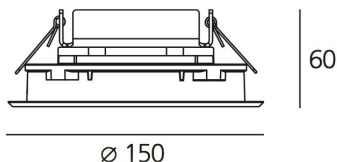

ТЕХНИЧЕСКИЕ ДАННЫЕ ПРОДУКТА

Ego Flat 150R DL 38° 4000K Aluminium

ДИЗАЙН:

Nord Light
2011

МАТЕРИАЛЫ:

ОПИСАНИЕ:

Light fixture with high-performance LED light sources. Ceiling installation. Two different housing depths. Round and square version in five sizes. Consists of body, frame, black silkscreened tempered glass, fixing springs. Body in EN AB44100 aluminium, silicone gaskets. Frame in aluminium or stainless steel AISI 316. Black silkscreened tempered glass, 8mm-thick. Fixing springs in harmonic iron. Power connection to the mains by means of a H05RN-r cabl and IP68 electrical terminal board, supplied with the fixture. Glass surface temperature lower than 40°C. Fixed optics. PMMA lenses in 3 different versions of beams. White monochromatic LEDs available in 2 colour temperatures Warm = 3000K Neutral = 4000K Painted die-cast aluminium with 3-stage outdoortreatment: nanotechnologies, anti-oxidant primer, polyester paint. Technical features of light fixtures in compliance with EN60598-1 and part 2-13. IP Rating IP65. Insulation class III. Installation must be carried out by specialized personnel. Carefully follow the instructions.

ТЕХНИЧЕСКИЕ ДАННЫЕ

ХАРАКТЕРИСТИКИ

Наименование продукции: Ego Flat 150R DL 38°
4000K Aluminium
Код: T42005WFLN00
Цвет: Aluminium
Серии: Nord Light, Outdoor

РАЗМЕРЫ

Диаметр: см 15
Глубина встройки: см 6
Форма отверстия: Круглая форма
Ударопрочность: IK10

РАЗМЕРЫ

ЦВЕТ

ЛАМПЫ ВКЛЮЧЕНЫ В КОМПЛЕКТ

Категория: LED
Ватт: 8W
Мощность (каждый): 2W
Световой поток (lm): 437lm
Количество: 1 x 4
Типология: 1
Цветовая температура (K): 4000K
Класс: A

LUMINAIR

ПРА: Electronic ballast supplied separately
Watt: 8W