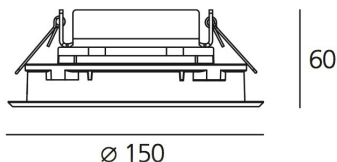

ТЕХНИЧЕСКИЕ ДАННЫЕ ПРОДУКТА

Ego Flat 150R DL 38° 3000K Aluminium

ДИЗАЙН:

Nord Light
2011

МАТЕРИАЛЫ:

ОПИСАНИЕ:

Light fixture with high-performance LED light sources. Ceiling installation. Two different housing depths. Round and square version in five sizes. Consists of body, frame, black silkscreened tempered glass, fixing springs. Body in EN AB44100 aluminium, silicone gaskets. Frame in aluminium or stainless steel AISI 316. Black silkscreened tempered glass, 8mm-thick. Fixing springs in harmonic iron. Power connection to the mains by means of a H05RN-r cabl and IP68 electrical terminal board, supplied with the fixture. Glass surface temperature lower than 40°C. Fixed optics. PMMA lenses in 3 different versions of beams. White monochromatic LEDs available in 2 colour temperatures Warm = 3000K Neutral = 4000K Painted die-cast aluminium with 3-stage outdoortreatment: nanotechnologies, anti-oxidant primer, polyester paint. Technical features of light fixtures in compliance with EN60598-1 and part 2-13. IP Rating IP65. Insulation class III. Installation must be carried out by specialized personnel. Carefully follow the instructions.

ТЕХНИЧЕСКИЕ ДАННЫЕ

ХАРАКТЕРИСТИКИ

Наименование продукции: Ego Flat 150R DL 38°
3000K Aluminium
Код: T42005WFLW00
Цвет: Aluminium
Серии: Nord Light, Outdoor

РАЗМЕРЫ

Диаметр: cm 15
Глубина встройки: cm 6
Форма отверстия: Круглая форма
Ударопрочность: IK10

РАЗМЕРЫ

ЦВЕТ

ЛАМПЫ ВКЛЮЧЕНЫ В КОМПЛЕКТ

Категория: LED
Ватт: 8W
Мощность (каждый): 2W
Световой поток (lm): 382lm
Количество: 1 x 4
Типология: 1
Цветовая температура (K): 3000K
Класс: A

LUMINAIR

ПРА: Electronic ballast supplied separately
Watt: 8W