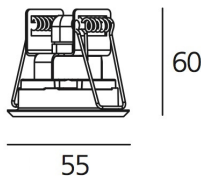

ТЕХНИЧЕСКИЕ ДАННЫЕ ПРОДУКТА

Ego Flat 55S DL 16°x34° 4000K - Steel

ДИЗАЙН:

Nord Light
2011

МАТЕРИАЛЫ:

ОПИСАНИЕ:

Light fixture with high-performance LED light sources. Ceiling installation. Two different housing depths. Round and square version in five sizes. Consists of body, frame, black silkscreened tempered glass, fixing springs. Body in EN AB44100 aluminium, silicone gaskets. Frame in aluminium or stainless steel AISI 316. Black silkscreened tempered glass, 8mm-thick. Fixing springs in harmonic iron. Power connection to the mains by means of a H05RN-r cabl and IP68 electrical terminal board, supplied with the fixture. Glass surface temperature lower than 40°C. Fixed optics. PMMA lenses in 3 different versions of beams. White monochromatic LEDs available in 2 colour temperatures Warm = 3000K Neutral = 4000K Painted die-cast aluminium with 3-stage outdoortreatment: nanotechnologies, anti-oxidant primer, polyester paint. Technical features of light fixtures in compliance with EN60598-1 and part 2-13. IP Rating IP65. Insulation class III. Installation must be carried out by specialized personnel. Carefully follow the instructions.

ТЕХНИЧЕСКИЕ ДАННЫЕ

ХАРАКТЕРИСТИКИ

Наименование продукции: Ego Flat 55S DL 16°x34°
4000K - Steel
Код: T42010ELPTN00
Цвет: Steel
Серии: Nord Light, Outdoor

РАЗМЕРЫ

Длина базы: см 5,5
Ширина базы: см 5,5
Глубина встройки: см 6
Форма отверстия: Квадратная форма
Ударопрочность: IK10

РАЗМЕРЫ

ЛАМПЫ ВКЛЮЧЕНЫ В КОМПЛЕКТ

Категория: LED
Ватт: 1,2W
Световой поток (lm): 95lm
Типология: 1
Цветовая температура (K): 4000K
Класс: A

ЦВЕТ

LUMINAIR

ПРА: Electronic ballast supplied separately
Watt: 1,5W