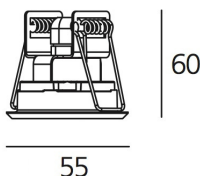

ТЕХНИЧЕСКИЕ ДАННЫЕ ПРОДУКТА

Ego Flat 55S DL 14° 3000K - Steel

ДИЗАЙН:

Nord Light
2011

МАТЕРИАЛЫ:

ОПИСАНИЕ:

Light fixture with high-performance LED light sources. Ceiling installation. Two different housing depths. Round and square version in five sizes. Consists of body, frame, black silkscreened tempered glass, fixing springs. Body in EN AB44100 aluminium, silicone gaskets. Frame in aluminium or stainless steel AISI 316. Black silkscreened tempered glass, 8mm-thick. Fixing springs in harmonic iron. Power connection to the mains by means of a H05RN-r cabl and IP68 electrical terminal board, supplied with the fixture. Glass surface temperature lower than 40°C. Fixed optics. PMMA lenses in 3 different versions of beams. White monochromatic LEDs available in 2 colour temperatures Warm = 3000K Neutral = 4000K Painted die-cast aluminium with 3-stage outdoortreatment: nanotechnologies, anti-oxidant primer, polyester paint. Technical features of light fixtures in compliance with EN60598-1 and part 2-13. IP Rating IP65. Insulation class III. Installation must be carried out by specialized personnel. Carefully follow the instructions.

ТЕХНИЧЕСКИЕ ДАННЫЕ

ХАРАКТЕРИСТИКИ

Наименование продукции: Ego Flat 55S DL 14° 3000K
- Steel
Код: T42010SPW00
Цвет: Steel
Серии: Nord Light, Outdoor

РАЗМЕРЫ

Длина базы: cm 5,5
Ширина базы: cm 5,5
Глубина встройки: cm 6
Форма отверстия: Квадратная форма
Ударопрочность: IK10

РАЗМЕРЫ

ЦВЕТ

ЛАМПЫ ВКЛЮЧЕНЫ В КОМПЛЕКТ

Категория: LED
Ватт: 1,2W
Световой поток (lm): 83lm
Количество: 1 x 1
Типология: 1
Цветовая температура (K): 3000 K
Класс: A

LUMINAIR

ПРА: Electronic ballast supplied separately
Watt: 1,5W