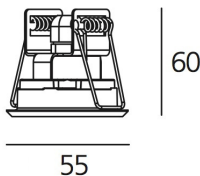

ТЕХНИЧЕСКИЕ ДАННЫЕ ПРОДУКТА

Ego Flat 55S DL 32° 4000K - Steel

ДИЗАЙН:

Nord Light
2011

МАТЕРИАЛЫ:

ОПИСАНИЕ:

Light fixture with high-performance LED light sources. Ceiling installation. Two different housing depths. Round and square version in five sizes. Consists of body, frame, black silkscreened tempered glass, fixing springs. Body in EN AB44100 aluminium, silicone gaskets. Frame in aluminium or stainless steel AISI 316. Black silkscreened tempered glass, 8mm-thick. Fixing springs in harmonic iron. Power connection to the mains by means of a H05RN-r cabl and IP68 electrical terminal board, supplied with the fixture. Glass surface temperature lower than 40°C. Fixed optics. PMMA lenses in 3 different versions of beams. White monochromatic LEDs available in 2 colour temperatures Warm = 3000K Neutral = 4000K Painted die-cast aluminium with 3-stage outdoortreatment: nanotechnologies, anti-oxidant primer, polyester paint. Technical features of light fixtures in compliance with EN60598-1 and part 2-13. IP Rating IP65. Insulation class III. Installation must be carried out by specialized personnel. Carefully follow the instructions.

ТЕХНИЧЕСКИЕ ДАННЫЕ

ХАРАКТЕРИСТИКИ

Наименование продукции: Ego Flat 55S DL 32° 4000K - Steel
Код: T42010WFLN00
Цвет: Steel
Серии: Nord Light, Outdoor

РАЗМЕРЫ

Длина базы: см 5,5
Ширина базы: см 5,5
Глубина встройки: см 6
Форма отверстия: Квадратная форма
Ударопрочность: IK10

РАЗМЕРЫ

ЛАМПЫ ВКЛЮЧЕНЫ В КОМПЛЕКТ

Категория: LED
Ватт: 1,2W
Световой поток (lm): 95lm
Типология: 1
Цветовая температура (K): 4000K
Класс: A

ЦВЕТ

LUMINAIR

ПРА: Electronic ballast supplied separately
Watt: 1,5W