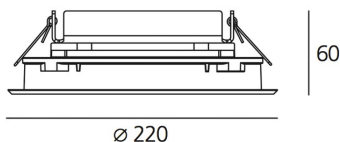

РАЗМЕРЫ

ЦВЕТ

ЛАМПЫ ВКЛЮЧЕНЫ В КОМПЛЕКТ

Категория: LED
Ватт: 16W
Мощность (каждый): 1,77W
Световой поток (lm): 884lm
Количество: 1 x 9
Типология: 1
Цветовая температура (K): 3000K
Класс: A

LUMINAIR

ПРА: Electronic ballast supplied separately
Watt: 16W

АКСЕССУАРЫ