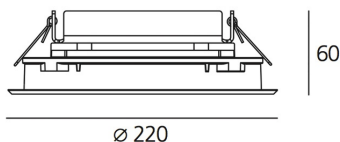

РАЗМЕРЫ

ЦВЕТ

ЛАМПЫ ВКЛЮЧЕНЫ В КОМПЛЕКТ

Категория: LED
Ватт: 16W
Мощность (каждый): 1,77W
Световой поток (lm): 1011lm
Количество: 1 x 9
Типология: 1
Цветовая температура (K): 4000K
Класс: A

LUMINAIR

ПРА: Electronic ballast supplied separately
Watt: 16W

АКСЕССУАРЫ