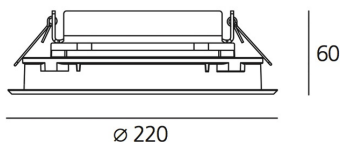

ТЕХНИЧЕСКИЕ ДАННЫЕ ПРОДУКТА

Ego Flat 220R DL 38° 4000K Steel

ДИЗАЙН:

Artemide
2011

МАТЕРИАЛЫ:

ОПИСАНИЕ:

Light fixture with high-performance LED light sources. Ceiling installation. Two different housing depths. Round and square version in five sizes. Consists of body, frame, black silkscreened tempered glass, fixing springs. Body in EN AB44100 aluminium, silicone gaskets. Frame in aluminium or stainless steel AISI 316. Black silkscreened tempered glass, 8mm-thick. Fixing springs in harmonic iron. Power connection to the mains by means of a H05RN-r cabl and IP68 electrical terminal board, supplied with the fixture. Glass surface temperature lower than 40°C. Fixed optics. PMMA lenses in 3 different versions of beams. White monochromatic LEDs available in 2 colour temperatures Warm = 3000K Neutral = 4000K Painted die-cast aluminium with 3-stage outdoortreatment: nanotechnologies, anti-oxidant primer, polyester paint. Technical features of light fixtures in compliance with EN60598-1 and part 2-13. IP Rating IP65. Insulation class III. Installation must be carried out by specialized personnel. Carefully follow the instructions.

ТЕХНИЧЕСКИЕ ДАННЫЕ

ХАРАКТЕРИСТИКИ

Наименование продукции: Ego Flat 220R DL 38°
4000K Steel
Код: T42015WFLN00
Цвет: Steel
Серии: Nord Light, Outdoor

РАЗМЕРЫ

Диаметр: cm 22
Глубина встройки: cm 6
Форма отверстия: Круглая форма
Ударопрочность: IK10

РАЗМЕРЫ

ЦВЕТ

АКСЕССУАРЫ