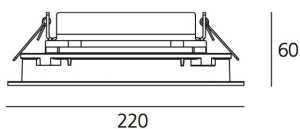

ТЕХНИЧЕСКИЕ ДАННЫЕ ПРОДУКТА

Ego 220S Flat DL 6°x54° 4000K

ДИЗАЙН:

Artemide
2011

МАТЕРИАЛЫ:

ОПИСАНИЕ:

Light fixture with high-performance LED light sources. Ceiling installation. Two different housing depths. Round and square version in five sizes. Consists of body, frame, black silkscreened tempered glass, fixing springs. Body in EN AB44100 aluminium, silicone gaskets. Frame in aluminium or stainless steel AISI 316. Black silkscreened tempered glass, 8mm-thick. Fixing springs in harmonic iron. Power connection to the mains by means of a H05RN-r cabl and IP68 electrical terminal board, supplied with the fixture. Glass surface temperature lower than 40°C. Fixed optics. PMMA lenses in 3 different versions of beams. White monochromatic LEDs available in 2 colour temperatures Warm = 3000K Neutral = 4000K Painted die-cast aluminium with 3-stage outdoortreatment: nanotechnologies, anti-oxidant primer, polyester paint. Technical features of light fixtures in compliance with EN60598-1 and part 2-13. IP Rating IP65. Insulation class III. Installation must be carried out by specialized personnel. Carefully follow the instructions.

ТЕХНИЧЕСКИЕ ДАННЫЕ

ХАРАКТЕРИСТИКИ

Наименование продукции: Ego 220S Flat DL 6°x54°
4000K
Код: T42020ELPTN00
Цвет: Aluminium
Серии: Outdoor

РАЗМЕРЫ

Длина базы: cm 22
Ширина базы: cm 22
Глубина встройки: cm 6
Форма отверстия: Квадратная форма
Ударопрочность: IK10

РАЗМЕРЫ

ЛАМПЫ ВКЛЮЧЕНЫ В КОМПЛЕКТ

Категория: LED
Ватт: 16W
Мощность (каждый): 1,77W
Световой поток (lm): 884lm
Количество: 1 x 9
Типология: 1
Цветовая температура (K): 3000K
Класс: A

ЦВЕТ

LUMINAIR

ПРА: alimentazione elettronica
fornita a parte
Watt: 16W