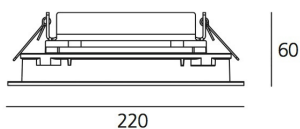

ТЕХНИЧЕСКИЕ ДАННЫЕ ПРОДУКТА

Ego 220S Flat DL 6°x54° 3000K

ДИЗАЙН:

Artemide
2011

МАТЕРИАЛЫ:

ОПИСАНИЕ:

Light fixture with high-performance LED light sources. Ceiling installation. Two different housing depths. Round and square version in five sizes. Consists of body, frame, black silkscreened tempered glass, fixing springs. Body in EN AB44100 aluminium, silicone gaskets. Frame in aluminium or stainless steel AISI 316. Black silkscreened tempered glass, 8mm-thick. Fixing springs in harmonic iron. Power connection to the mains by means of a H05RN-r cabl and IP68 electrical terminal board, supplied with the fixture. Glass surface temperature lower than 40°C. Fixed optics. PMMA lenses in 3 different versions of beams. White monochromatic LEDs available in 2 colour temperatures Warm = 3000K Neutral = 4000K Painted die-cast aluminium with 3-stage outdoortreatment: nanotechnologies, anti-oxidant primer, polyester paint. Technical features of light fixtures in compliance with EN60598-1 and part 2-13. IP Rating IP65. Insulation class III. Installation must be carried out by specialized personnel. Carefully follow the instructions.

ТЕХНИЧЕСКИЕ ДАННЫЕ

ХАРАКТЕРИСТИКИ

Наименование продукции: Ego 220S Flat DL 6°x54°
3000K
Код: T42020ELPTW00
Цвет: Aluminium
Серии: Outdoor

РАЗМЕРЫ

Длина базы: cm 22
Ширина базы: cm 22
Глубина встройки: cm 6
Форма отверстия: Квадратная форма
Ударопрочность: IK10

РАЗМЕРЫ

ЛАМПЫ ВКЛЮЧЕНЫ В КОМПЛЕКТ

Категория: LED
Ватт: 14W
Световой поток (lm): 884lm
Типология: 1
Цветовая температура (K): 3000K
Класс: A

ЦВЕТ

LUMINAIR

ПРА: alimentazione elettronica
fornita a parte
Watt: 14W