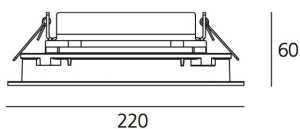

ТЕХНИЧЕСКИЕ ДАННЫЕ ПРОДУКТА

Ego 220S Flat DL 4° 4000K

ДИЗАЙН:

Artemide
2011

МАТЕРИАЛЫ:

ОПИСАНИЕ:

Light fixture with high-performance LED light sources. Ceiling installation. Two different housing depths. Round and square version in five sizes. Consists of body, frame, black silkscreened tempered glass, fixing springs. Body in EN AB44100 aluminium, silicone gaskets. Frame in aluminium or stainless steel AISI 316. Black silkscreened tempered glass, 8mm-thick. Fixing springs in harmonic iron. Power connection to the mains by means of a H05RN-r cabl and IP68 electrical terminal board, supplied with the fixture. Glass surface temperature lower than 40°C. Fixed optics. PMMA lenses in 3 different versions of beams. White monochromatic LEDs available in 2 colour temperatures Warm = 3000K Neutral = 4000K Painted die-cast aluminium with 3-stage outdoortreatment: nanotechnologies, anti-oxidant primer, polyester paint. Technical features of light fixtures in compliance with EN60598-1 and part 2-13. IP Rating IP65. Insulation class III. Installation must be carried out by specialized personnel. Carefully follow the instructions.

ТЕХНИЧЕСКИЕ ДАННЫЕ

ХАРАКТЕРИСТИКИ

Наименование продукции: Ego 220S Flat DL 4°
4000K
Код: T42020NSPN00
Цвет: Aluminium
Серии: Outdoor

РАЗМЕРЫ

Длина базы: cm 22
Ширина базы: cm 22
Глубина встройки: cm 6
Форма отверстия: Квадратная форма
Ударопрочность: IK10

РАЗМЕРЫ

ЛАМПЫ ВКЛЮЧЕНЫ В КОМПЛЕКТ

Категория: LED
Ватт: 16W
Мощность (каждый): 1,77W
Световой поток (lm): 1011lm
Количество: 1 x 9
Типология: 1
Цветовая температура (K): 4000K
Класс: A

ЦВЕТ

LUMINAIR

ПРА: alimentazione elettronica
fornita a parte
Watt: 16W