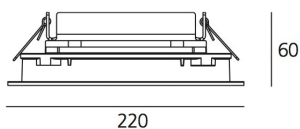

ТЕХНИЧЕСКИЕ ДАННЫЕ ПРОДУКТА

Ego 220S Flat DL 4° 3000K

ДИЗАЙН:

Artemide
2011

МАТЕРИАЛЫ:

ОПИСАНИЕ:

Light fixture with high-performance LED light sources. Ceiling installation. Two different housing depths. Round and square version in five sizes. Consists of body, frame, black silkscreened tempered glass, fixing springs. Body in EN AB44100 aluminium, silicone gaskets. Frame in aluminium or stainless steel AISI 316. Black silkscreened tempered glass, 8mm-thick. Fixing springs in harmonic iron. Power connection to the mains by means of a H05RN-r cabl and IP68 electrical terminal board, supplied with the fixture. Glass surface temperature lower than 40°C. Fixed optics. PMMA lenses in 3 different versions of beams. White monochromatic LEDs available in 2 colour temperatures Warm = 3000K Neutral = 4000K Painted die-cast aluminium with 3-stage outdoortreatment: nanotechnologies, anti-oxidant primer, polyester paint. Technical features of light fixtures in compliance with EN60598-1 and part 2-13. IP Rating IP65. Insulation class III. Installation must be carried out by specialized personnel. Carefully follow the instructions.

Flood opticWide luminous flow suitable for lighting large areas.

ВЫБРАТЬ

LED

Aluminium

КОД ПРОДУКТА

T42020NSPW00

Вид светового потока

IP 65/67

ТЕХНИЧЕСКИЕ ДАННЫЕ

ХАРАКТЕРИСТИКИ

Наименование продукции: Ego 220S Flat DL 4°
3000K
Код: T42020NSPW00
Цвет: Aluminium
Серии: Outdoor

РАЗМЕРЫ

Длина базы: cm 22
Ширина базы: cm 22
Глубина встройки: cm 6
Форма отверстия: Квадратная форма
Ударопрочность: IK10

ЛАМПЫ ВКЛЮЧЕНЫ В КОМПЛЕКТ

Категория: LED
Ватт: 14W
Световой поток (lm): 884lm
Типология: 1
Цветовая температура (K): 3000K
Класс: A

LUMINAIR

ПРА: alimentazione elettronica
fornita a parte
Watt: 14W

РАЗМЕРЫ

ЦВЕТ