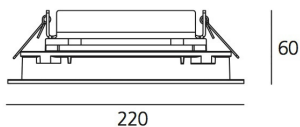

ТЕХНИЧЕСКИЕ ДАННЫЕ ПРОДУКТА

Ego 220S Flat DL 38° 4000K

ДИЗАЙН:

Artemide
2011

МАТЕРИАЛЫ:

ОПИСАНИЕ:

Light fixture with high-performance LED light sources. Ceiling installation. Two different housing depths. Round and square version in five sizes. Consists of body, frame, black silkscreened tempered glass, fixing springs. Body in EN AB44100 aluminium, silicone gaskets. Frame in aluminium or stainless steel AISI 316. Black silkscreened tempered glass, 8mm-thick. Fixing springs in harmonic iron. Power connection to the mains by means of a H05RN-r cabl and IP68 electrical terminal board, supplied with the fixture. Glass surface temperature lower than 40°C. Fixed optics. PMMA lenses in 3 different versions of beams. White monochromatic LEDs available in 2 colour temperatures Warm = 3000K Neutral = 4000K Painted die-cast aluminium with 3-stage outdoortreatment: nanotechnologies, anti-oxidant primer, polyester paint. Technical features of light fixtures in compliance with EN60598-1 and part 2-13. IP Rating IP65. Insulation class III. Installation must be carried out by specialized personnel. Carefully follow the instructions.

ТЕХНИЧЕСКИЕ ДАННЫЕ

ХАРАКТЕРИСТИКИ

Наименование продукции: Ego 220S Flat DL 38°
4000K
Код: T42020WFLN00
Цвет: Aluminium
Серии: Outdoor

РАЗМЕРЫ

Длина базы: cm 22
Ширина базы: cm 22
Глубина встройки: cm 6
Форма отверстия: Квадратная форма
Ударопрочность: IK10

РАЗМЕРЫ

ЛАМПЫ ВКЛЮЧЕНЫ В КОМПЛЕКТ

Категория: LED
Ватт: 14W
Световой поток (lm): 1011lm
Типология: 1
Цветовая температура (K): 4000K
Класс: A

ЦВЕТ

LUMINAIR

ПРА: alimentazione elettronica
fornita a parte
Watt: 14W