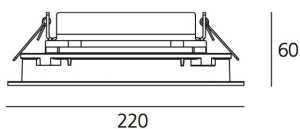

ТЕХНИЧЕСКИЕ ДАННЫЕ ПРОДУКТА

Ego 220S Flat DL 38° 3000K

ДИЗАЙН:

Artemide
2011

МАТЕРИАЛЫ:

ОПИСАНИЕ:

Light fixture with high-performance LED light sources. Ceiling installation. Two different housing depths. Round and square version in five sizes. Consists of body, frame, black silkscreened tempered glass, fixing springs. Body in EN AB44100 aluminium, silicone gaskets. Frame in aluminium or stainless steel AISI 316. Black silkscreened tempered glass, 8mm-thick. Fixing springs in harmonic iron. Power connection to the mains by means of a H05RN-r cabl and IP68 electrical terminal board, supplied with the fixture. Glass surface temperature lower than 40°C. Fixed optics. PMMA lenses in 3 different versions of beams. White monochromatic LEDs available in 2 colour temperatures Warm = 3000K Neutral = 4000K Painted die-cast aluminium with 3-stage outdoortreatment: nanotechnologies, anti-oxidant primer, polyester paint. Technical features of light fixtures in compliance with EN60598-1 and part 2-13. IP Rating IP65. Insulation class III. Installation must be carried out by specialized personnel. Carefully follow the instructions.

ТЕХНИЧЕСКИЕ ДАННЫЕ

ХАРАКТЕРИСТИКИ

Наименование продукции: Ego 220S Flat DL 38°
3000K
Код: T42020WFLW00
Цвет: Aluminium
Серии: Outdoor

РАЗМЕРЫ

Длина базы: cm 22
Ширина базы: cm 22
Глубина встройки: cm 6
Форма отверстия: Квадратная форма
Ударопрочность: IK10

РАЗМЕРЫ

ЛАМПЫ ВКЛЮЧЕНЫ В КОМПЛЕКТ

Категория: LED
Ватт: 16W
Мощность (каждый): 1,77W
Световой поток (lm): 884lm
Количество: 1 x 9
Типология: 1
Цветовая температура (K): 3000K
Класс: A

ЦВЕТ

LUMINAIR

ПРА: alimentazione elettronica
fornita a parte
Watt: 16W