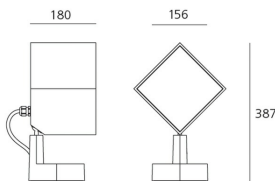

#### ОПИСАНИЕ:

Light fixture with adjustable direct emission, with high-performance LED light sources. Floor, wall and eaves installation. 2 sizes: Epulo 13 and Epulo 18. Available in two finishes: grey-white painted and anthracite grey painted. Composed by lighting unit, terminal board and fixing bracket. Rotation on the base +/-180°, side body tilt +/-45° and front body tilt +/-90° by means of a spherical joint allowing an accurate adjustment. Body and terminal board in EN AB44100 aluminium, fixing bracket in stainless steel, silicone gaskets. Electronic ballast integrated in the body. Silkscreened tempered glass siliconed flush with the body to avoid backwater. IP67 connector for electric connection to the mains, it can be housed in the terminal board compartment and is suitable for cables with a diameter of 5-13.5mm. PMMA lenses in 3 different versions of beams. White monochromatic LEDs available in 3 colour temperatures: Warm = 3000K Neutral = 4000K Cold = 6000K Screws in AISI 316 stainless steel. The components in die-cast aluminium and the steel bracket are painted with 3-stage outdoor treatment: nanotechnologies, antioxidant primer, polyester paint. Technical features of light fixtures in compliance with EN60598-1 and part 2-5. IP Rating IP65. Insulation class I.

##### РАЗМЕРЫ

Длина: cm 25.7  
 Ширина: cm 18  
 Высота: cm 38.7  
 Ударопрочность: IK06  
 тест раскаленной проволокой: NA °

##### РАЗМЕРЫ