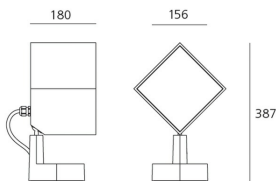

ТЕХНИЧЕСКИЕ ДАННЫЕ ПРОДУКТА

Epulo 18 - 4000K - 6° - Grey antracite

ДИЗАЙН:

Ernesto Gismondi
2012

МАТЕРИАЛЫ:

ОПИСАНИЕ:

Light fixture with adjustable direct emission, with high-performance LED light sources. Floor, wall and eaves installation. 2 sizes: Epulo 13 and Epulo 18. Available in two finishes: grey-white painted and anthracite grey painted. Composed by lighting unit, terminal board and fixing bracket. Rotation on the base +/-180°, side body tilt +/-45° and front body tilt +/-90° by means of a spherical joint allowing an accurate adjustment. Body and terminal board in EN AB44100 aluminium, fixing bracket in stainless steel, silicone gaskets. Electronic ballast integrated in the body. Silkscreened tempered glass siliconed flush with the body to avoid backwater. IP67 connector for electric connection to the mains, it can be housed in the terminal board compartment and is suitable for cables with a diameter of 5-13.5mm. PMMA lenses in 3 different versions of beams. White monochromatic LEDs available in 3 colour temperatures: Warm = 3000K Neutral = 4000K Cold = 6000K Screws in AISI 316 stainless steel. The components in die-cast aluminium and the steel bracket are painted with 3-stage outdoor treatment: nanotechnologies, antioxidant primer, polyester paint. Technical features of light fixtures in compliance with EN60598-1 and part 2-5. IP Rating IP65. Insulation class I.

ХАРАКТЕРИСТИКИ

Наименование продукции: Epulo 18 - 4000K - 6° - Grey antracite
 Код: T418810N10
 Цвет: Grey antracite
 Серии: Outdoor

РАЗМЕРЫ

Длина: cm 25.7
 Ширина: cm 18
 Высота: cm 38.7
 Ударопрочность: IK06
 тест раскаленной проволокой: NA °

ЛАМПЫ ВКЛЮЧЕНЫ В КОМПЛЕКТ

Категория: LED
 Ватт: 37W
 Световой поток (lm): 2219lm
 Количество: 1 x 16
 Типология: 1
 Цветовая температура (K): 4000K
 Класс: A

LUMINAIR

Watt: 37W
 Напряжение: 220V-240 V

РАЗМЕРЫ